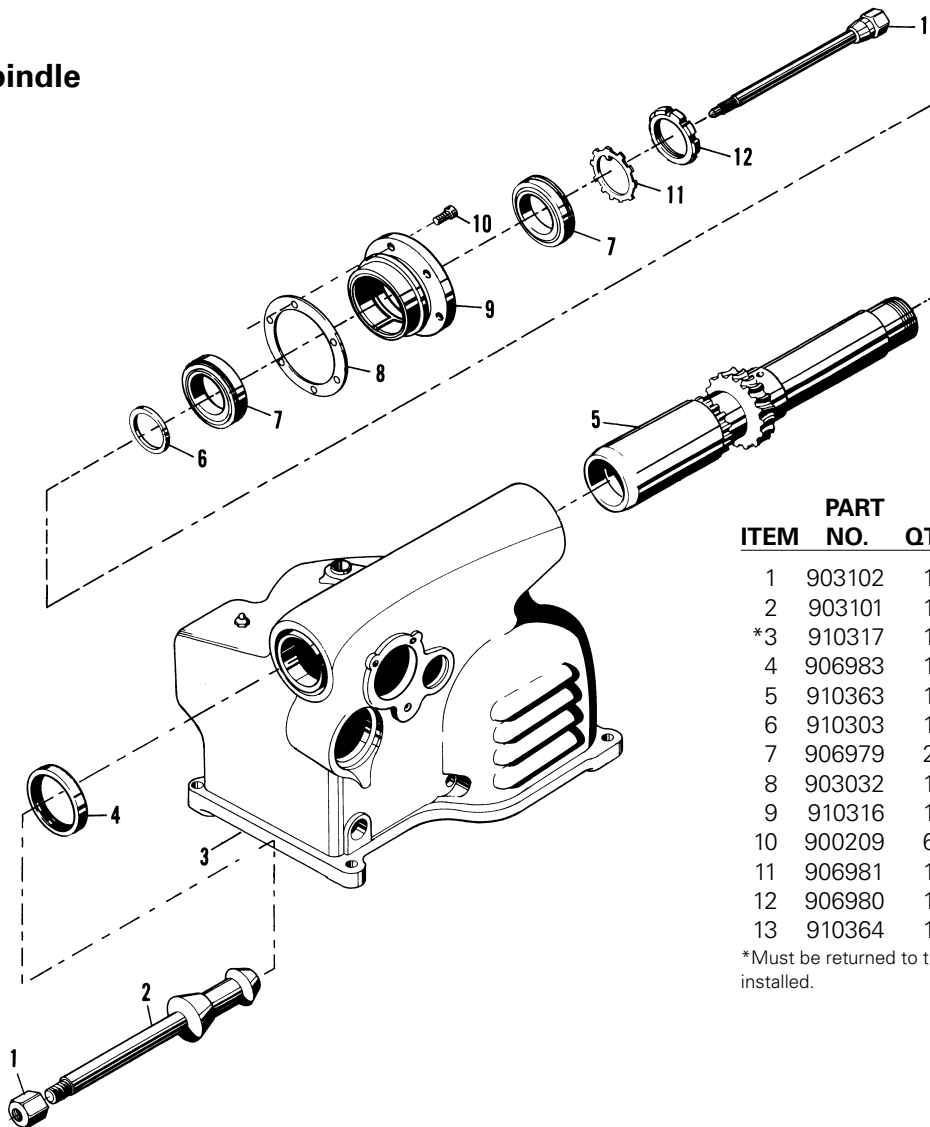

Parts Identification

ITEM	PART NO.	QTY	DESCRIPTION
1	906766	1	Ring, "O"
2	907706	1	Motor Assembly
3	903244	1	Wire, Motor Lead
4	902165		
5	906864	2	Screw, Set
6	910305	1	Pully, Drive
7	900220	4	Screw, Set
8	903023	1	Shaft, Motor Mount
9	903015	1	Lever, Belt Release
10	903035	1	Pin, Eccentric Belt Release
11	903180	1	Screw, Socket Head
12	907348	1	Belt Tension Lever Assembly
13	903088	1	Shaft, Belt Release
14	900320	1	Knob, Ball
15	902364	*	Washer, Wave
16	903223	1	Bushing, Motor Mount Shaft
17	903377	1	Nut, Hex
18	903166	1	Plug
19	903172	1	Ring, Snap
20	903394	2	Cup, Bearing

ITEM	PART NO.	QTY	DESCRIPTION
21	903393	2	Cone, Bearing
22	903372	1	Plug, Allen Pipe
23	922006	1	Fitting, Grease
24	909847-C	1	Shaft, Drive With Roll Pins
25	903169	*	Shim, .005"
	903170	*	Shim, .007"
	903171	*	Shim, .020"
26	903186	1	Cap Bearing "O" Seal Assembly
27	903010	1	Cap, Bearing Seal
28	903163	1	Seal, Oil
29	910304	1	Pulley, Driven
30	903161	1	Belt, "V"
31	900236	4	Screw, Cap Hex Head
32	924446	1	Key
33	910397	1	Sleeve, Oil Filler
34	903148	1	Dipstick, Oil
35	911273	1	Nut, Hex
36	903005	1	Guard, Belt w/Pin
37	910352	1	Electrical Panel Assembly

*Quantity As Required

Spindle

ITEM	PART NO.	QTY	DESCRIPTION
1	903102	1	Nut, Arbor
2	903101	1	Arbor
*3	910317	1	Frame, Main
4	906983	1	Seal, Oil
5	910363	1	Spindle & Gear Assembly
6	910303	1	Spacer
7	906979	2	Bearing
8	903032	1	Shim
9	910316	1	Flange, Rear
10	900209	6	Screw
11	906981	1	Washer, Lock
12	906980	1	Nut, Lock
13	910364	1	Drawbar

*Must be returned to the factory for reboring when new bushings are installed.