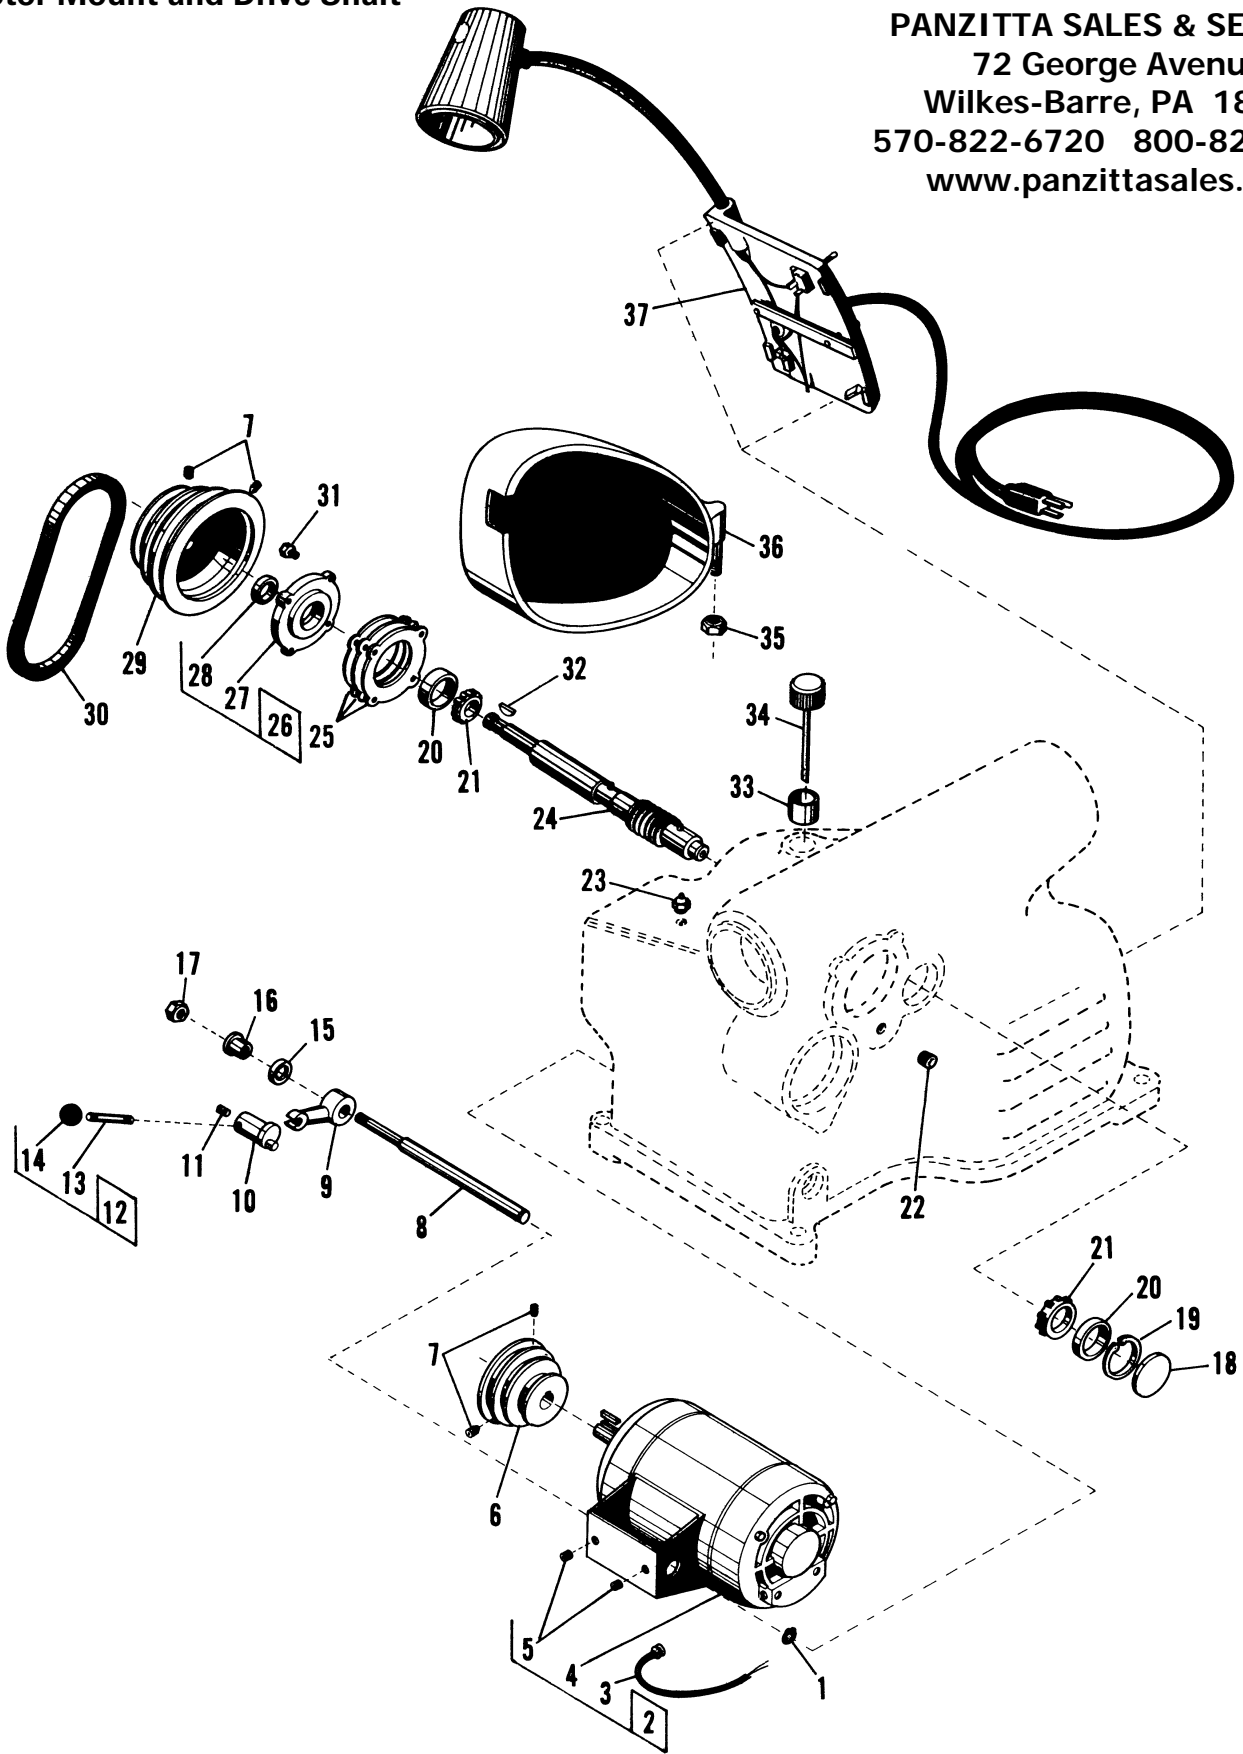

## Table of Contents

Motor Mount and Drive Shaft . . . . .	4 - 5
Spindle . . . . .	5
Cross Feed Controls . . . . .	6 - 7
Cross Feed Drive . . . . .	8 - 9
Electrical Panel Assembly . . . . .	10
Twin Cutter, #6900 . . . . .	11

## Parts Identification

The following pages include full parts breakdowns with exploded view illustrations to help with ordering replacement or spare parts. Assemblies are noted where it is recommended that individual parts not be ordered separately. These parts are available only as assemblies because some parts are staked, pinned, or press fitted, then drilled, machined, or bored. Close tolerances must be maintained in assembly. Every effort is made to supply accurate exploded views, however, due to interim changes in manufacturing operations, some units may not be exactly as illustrated.

# Parts Identification

ITEM	PART NO.	QTY	DESCRIPTION
1	906766	1	Ring, "O"
2	907706	1	Motor Assembly
3	903244	1	Wire, Motor Lead
4	902165		
5	906864	2	Screw, Set
6	910305	1	Pully, Drive
7	900220	4	Screw, Set
8	903023	1	Shaft, Motor Mount
9	903015	1	Lever, Belt Release
10	903035	1	Pin, Eccentric Belt Release
11	903180	1	Screw, Socket Head
12	907348	1	Belt Tension Lever Assembly
13	903088	1	Shaft, Belt Release
14	900320	1	Knob, Ball
15	902364	*	Washer, Wave
16	903223	1	Bushing, Motor Mount Shaft
17	903377	1	Nut, Hex
18	903166	1	Plug
19	903172	1	Ring, Snap
20	903394	2	Cup, Bearing

ITEM	PART NO.	QTY	DESCRIPTION
21	903393	2	Cone, Bearing
22	903372	1	Plug, Allen Pipe
23	922006	1	Fitting, Grease
24	909847-C	1	Shaft, Drive With Roll Pins
25	903169	*	Shim, .005"
	903170	*	Shim, .007"
	903171	*	Shim, .020"
26	903186	1	Cap Bearing "O" Seal Assembly
27	903010	1	Cap, Bearing Seal
28	903163	1	Seal, Oil
29	910304	1	Pulley, Driven
30	903161	1	Belt, "V"
31	900236	4	Screw, Cap Hex Head
32	924446	1	Key
33	910397	1	Sleeve, Oil Filler
34	903148	1	Dipstick, Oil
35	911273	1	Nut, Hex
36	903005	1	Guard, Belt w/Pin
37	910352	1	Electrical Panel Assembly