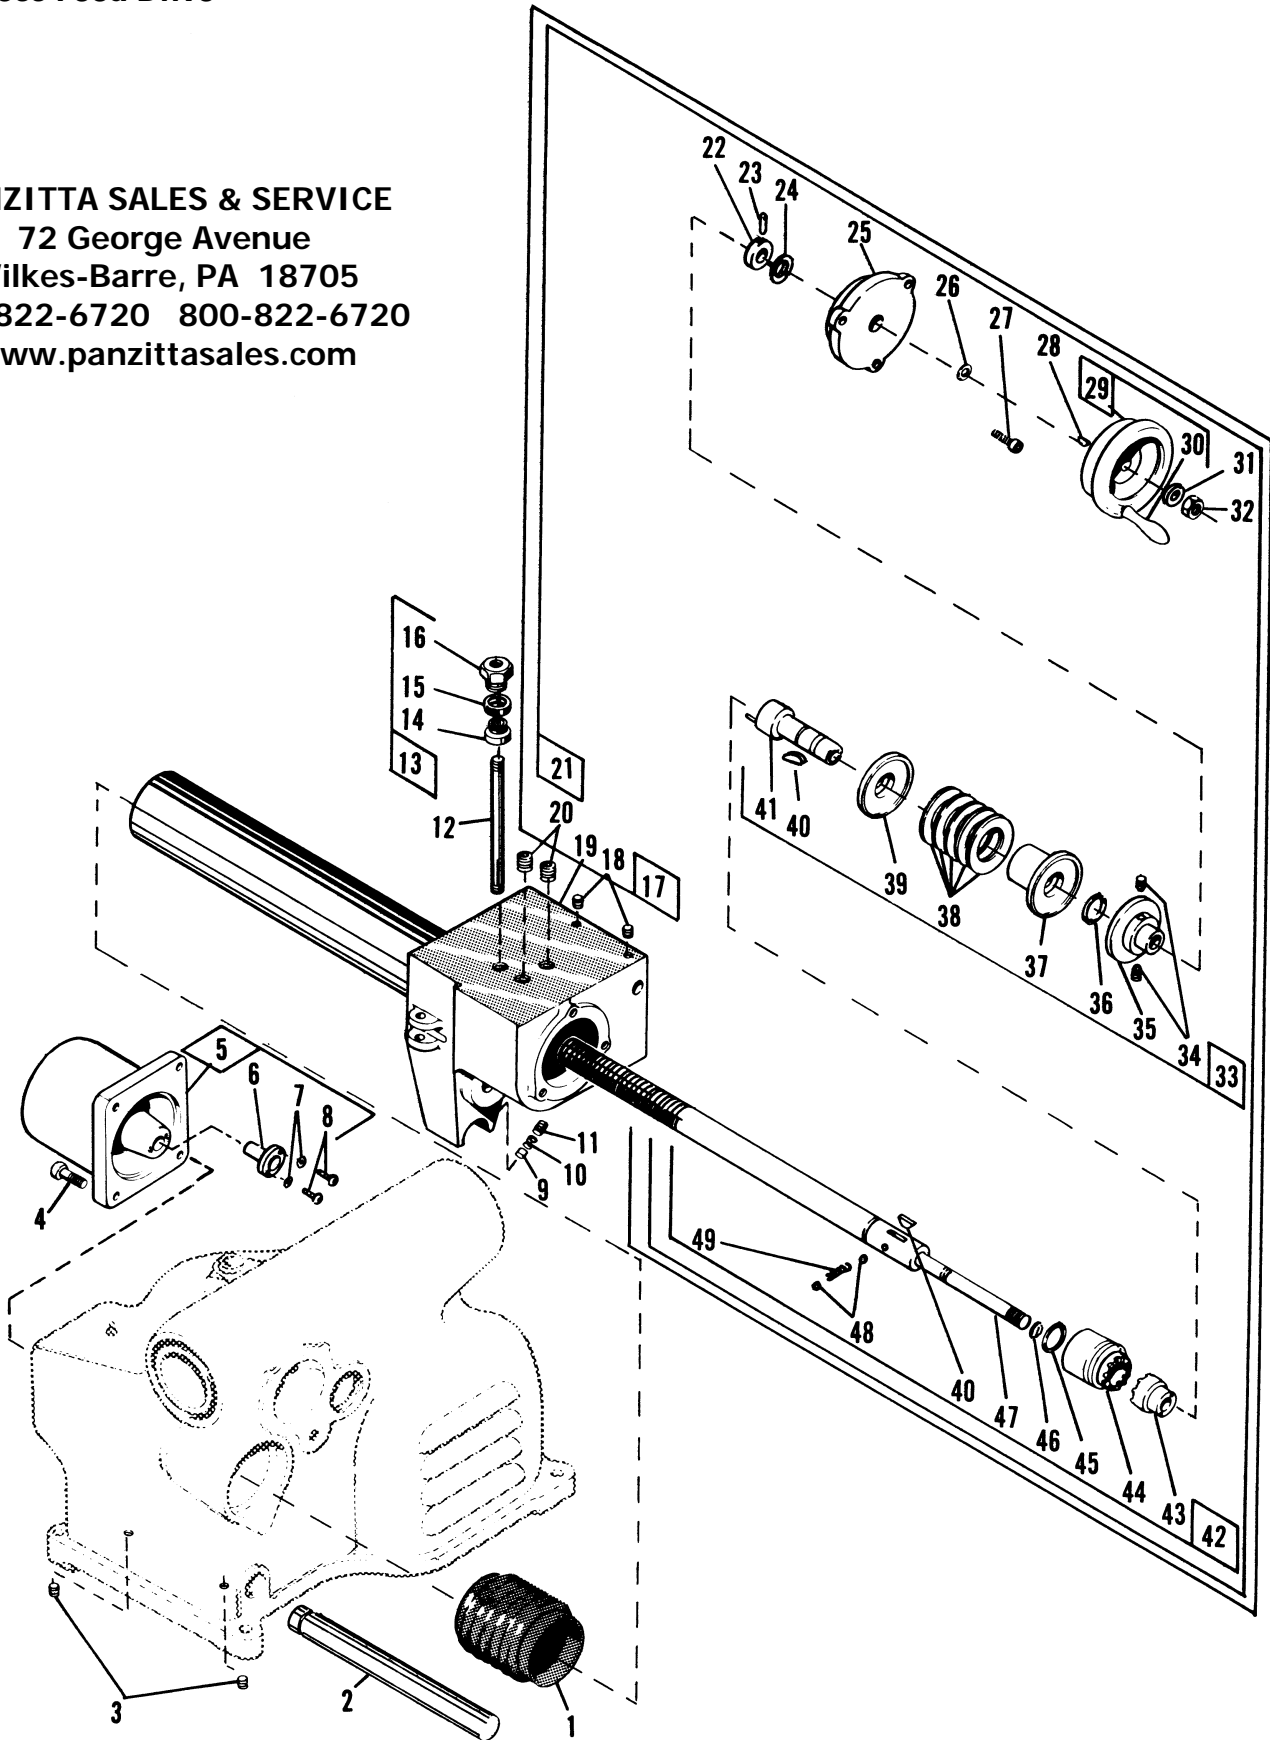

Parts Identification

Cross Feed Drive

PANZITTA SALES & SERVICE
72 George Avenue
Wilkes-Barre, PA 18705
570-822-6720 800-822-6720
www.panzittasales.com

Parts Identification

ITEM	PART NO.	QTY	DESCRIPTION
1	903087	1	Boot
2	910346	1	Bar, Cross Feed Guide
3	901680	2	Screw, Set
4	901127	4	Screw, Cap Socket Head
5	928368	1	Lead Screw Cap Assembly
7	903910	1	Washer, Lock
8	928367	2	Screw, Machine
9	909836	2	Plug
10	902064	1	Spring
11	900220	1	Screw, Set
12	903031	1	Stud, Tool Clamp
13	911227	1	Nut & Washer Assembly
14	911224	1	Washer
15	911225	1	Retainer
16	911221	1	Nut, Locking
17	910350	1	Cross Feed Assembly
18	900212	2	Screw, Set
19	910323	1	Cross Feed & Bushing Assembly
20	906990	2	Screw, Set
21	910357	1	Lead Screw & Clutch Assembly
22	910334	1	Collar, Stop
23	904006	1	Pin, Roll
24	906973	1	Washer, Thrust
25	910358	1	Cover & Bushing Assembly
26	906726	1	Washer
27	900208	3	Screw, Cap Socket Head
28	906972	1	Key
29	910353	1	Handwheel Assembly
30	903026	1	Crank
31	900278	1	Washer
32	928299	1	Nut
33	910355	1	Friction Drive Assembly
34	911102	2	Screw, Set
35	910324	1	Disc, Fixed Friction
36	903174	1	Ring, Retaining
37	910325	1	Disc, Friction
38	903062	10	Spring, Bellville
39	910335	1	Retainer
40	903176	2	Key
41	910356	1	Drive Shaft & Pin Assembly
42	925310	1	Lead Screw & Clutch Assembly
43	910320	1	Clutch, Drive
44	910322	1	Clutch, Driven
45	906969	1	Ring, Snap
46	906138	1	Ring, Snap
47	910318	1	Screw, Lead
48	900311	1	Ball, Steel
49	903060	2	Spring
50	928529	1	Lead Screw Nut Kit

PANZITTA SALES & SERVICE
72 George Avenue
Wilkes-Barre, PA 18705
570-822-6720 800-822-6720
www.panzittasales.com