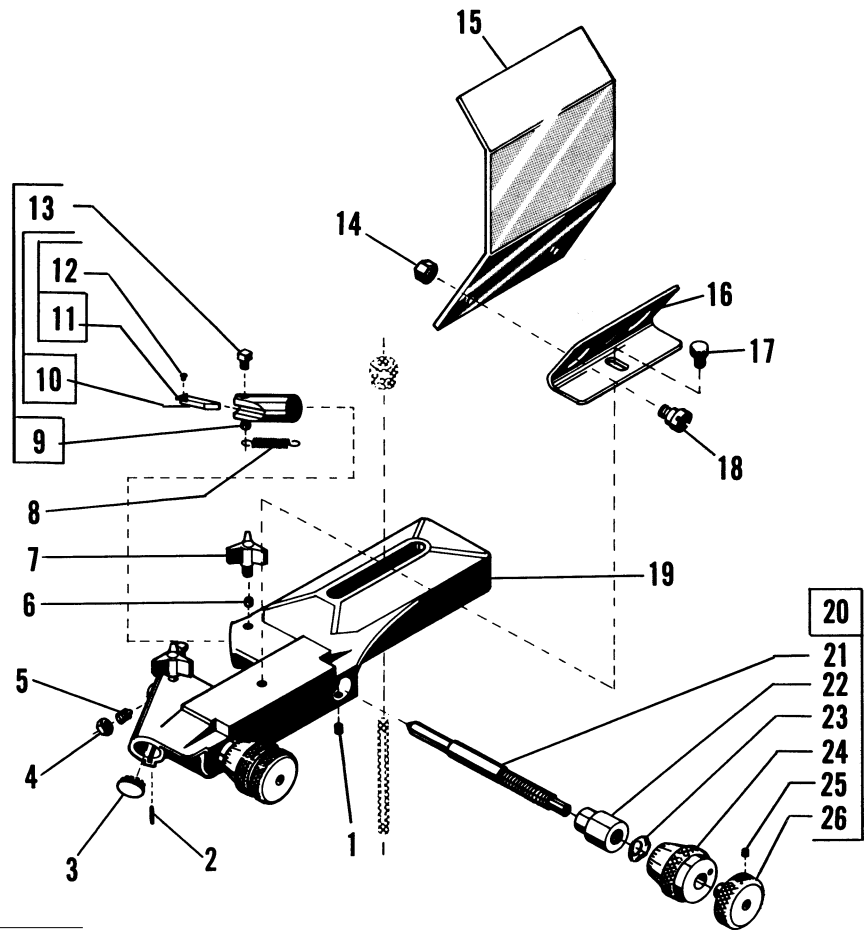

Parts Identification

Twin Cutter, #6900

PANZITTA SALES & SERVICE
72 George Avenue
Wilkes-Barre, PA 18705
570-822-6720 800-822-6720
www.panzittasales.com

ITEM	PART NO.	QTY	DESCRIPTION
1	906109	2	Screw, Set
2	906841	2	Pin, Groove
3	906977	1	Plug, Dot
4	903528	2	Nut, Hex
5	909879	2	Screw, Locating
6	903142	2	Plug, Brass
7	906854	2	Screw, Lock
8	906905	2	Spring
9	910651	1	Tool Holder Assembly, RH
	910650	1	Tool Holder Assembly, LH
10	910701	1	Tool Bit Assembly, RH
	910702	1	Tool Bit Assembly, LH
11	906914	2	Tool Bit, Carbide
12	906499	2	Screw, Machine Head
13	909249	2	Screw, Set Dog Point
14	911166	2	Insert, Hex
15	911154	1	Shield
16	911153	1	Bracket
17	911152	1	Screw, Thumb
18	911150	2	Retainer
19	906911	1	Housing, Twin Cutter
20	906901	2	Dial Assembly
21	906908	1	Rod, Dial
22	906906	1	Plug
23	906929	1	Washer, Spring
24	906907	1	Dial, Micrometer
25	903338	1	Screw, Set
26	906923	1	Knob, Dial Rod