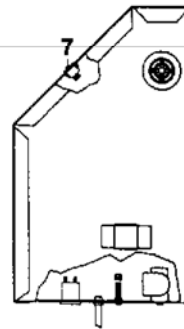

10295, 10295a, 10294, 10297, 10323a, 10324, 34100

Automatic Charging Station

Illus. # Part #

1	RA19001	Pump Relay
2	RA18751	Keypad
3	RA18761	Main Board (115V 50 lb. Auto Cal.)
3	RA19092	Main Board (220V)
4	RA17112	Check Valve
5	RA19020	Vacuum Solenoid Update Kit
5	RA19004	Vacuum Solenoid
6	RA19006	Refrigerant Solenoid
7	RA40994	Main Power Switch
8	RA19008	Scale (50lb., 23 kg)
9	30228	36" Yellow Tank Hose
9	37024	36" Yellow Tank Hose (R-134a)
10	40586	Black Suction Hose
11	11794	Compound Guage (PSI & Metric R-12, R-134a)
12	11795	Pressure Guage (PSI & Metric R-12, R-134a)
13, 14	40449	Set of Red/Blue Manifold Handles
15	68296A	96" Blue R-12 Hose
15	62096	96" Blue R-134a Hose
16	68396A	96" Red R-12 Hose
16	63096	96" Red R-134a Hose
17	68160A	60" Yellow R-12 Hose
17	61060	60" Yellow R-134a Hose
18	RA15425	Vacuum Pump (115V, 60Hz)
18	RA15428	Vacuum Pump (220V, 50Hz) (disc)
N/S	RA19091	Transformer (for 220V Models)
N/S	RA19116	Scale and Main Board Kit (Updates 30 lb. Units to Auto Cal. 50 lbs)
N/S	RA19258	Solenoid Rebuild Kit without Coil (Rebuilds RA19006 Solenoids)
N/S	RA19491	Replacement Solenoid Coil (115V)
N/S	RA19492	Replacement Solenoid Coil (220V)
N/S	RA19066	Sonalert
N/S	RA14967	Scale Platform (34100)
N/S	19056	Tank Strap
N/S	10751	Wheel & Nut
N/S	10994	Heater Blanket
N/S	17495	Protective Cover
N/S	10237A	Hose Adapter Kit
N/S	18190A	Low Side Service Coupler (R-134a)
N/S	18191A	High Side Service Coupler (R-134a)