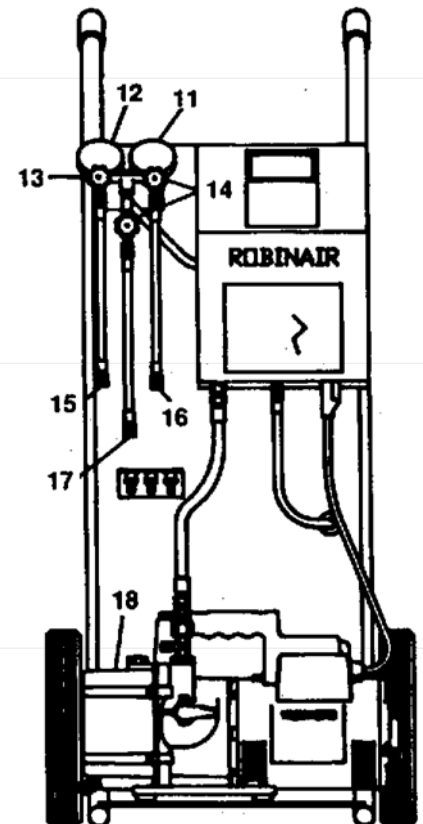

10295, 10295a, 10294, 10297, 10323a, 10324, 34100

Automatic Charging Station

Illus. # Part #

1	RA19001	Pump Relay
2	RA18751	Keypad
3	RA18761	Main Board (115V 50 lb. Auto Cal.)
3	RA19092	Main Board (220V)
4	RA17112	Check Valve
5	RA19020	Vacuum Solenoid Update Kit
5	RA19004	Vacuum Solenoid
6	RA19006	Refrigerant Solenoid
7	RA40994	Main Power Switch
8	RA19008	Scale (50lb., 23 kg)
9	30228	36" Yellow Tank Hose
9	37024	36" Yellow Tank Hose (R-134a)
10	40586	Black Suction Hose
11	11794	Compound Guage (PSI & Metric R-12, R-134a)
12	11795	Pressure Guage (PSI & Metric R-12, R-134a)
13, 14	40449	Set of Red/Blue Manifold Handles
15	68296A	96" Blue R-12 Hose
15	62096	96" Blue R-134a Hose
16	68396A	96" Red R-12 Hose
16	63096	96" Red R-134a Hose
17	68160A	60" Yellow R-12 Hose
17	61060	60" Yellow R-134a Hose
18	RA15425	Vacuum Pump (115V, 60Hz)
18	RA15428	Vacuum Pump (220V, 50Hz) (disc)
N/S	RA19091	Transformer (for 220V Models)
N/S	RA19116	Scale and Main Board Kit (Updates 30 lb. Units to Auto Cal. 50 lbs)
N/S	RA19258	Solenoid Rebuild Kit without Coil (Rebuilds RA19006 Solenoids)
N/S	RA19491	Replacement Solenoid Coil (115V)
N/S	RA19492	Replacement Solenoid Coil (220V)
N/S	RA19066	Sonalert
N/S	RA14967	Scale Platform (34100)
N/S	19056	Tank Strap
N/S	10751	Wheel & Nut
N/S	10994	Heater Blanket
N/S	17495	Protective Cover
N/S	10237A	Hose Adapter Kit
N/S	18190A	Low Side Service Coupler (R-134a)
N/S	18191A	High Side Service Coupler (R-134a)