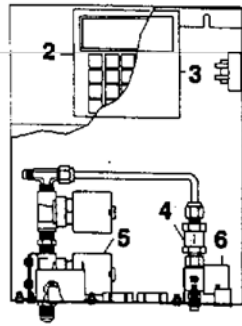

10295, 10295a, 10294, 10297, 10323a, 10324, 34100

Automatic Charging Station

Illus. # Part #

1	RA19001	Pump Relay
2	RA18751	Keypad
3	RA18761	Main Board (115V 50 lb. Auto Cal.)
3	RA19092	Main Board (220V)
4	RA17112	Check Valve
5	RA19020	Vacuum Solenoid Update Kit
5	RA19004	Vacuum Solenoid
6	RA19006	Refrigerant Solenoid
7	RA40994	Main Power Switch
8	RA19008	Scale (50lb., 23 kg)
9	30228	36" Yellow Tank Hose
9	37024	36" Yellow Tank Hose (R-134a)
10	40586	Black Suction Hose
11	11794	Compound Guage (PSI & Metric R-12, R-134a)
12	11795	Pressure Guage (PSI & Metric R-12, R-134a)
13, 14	40449	Set of Red/Blue Manifold Handles
15	68296A	96" Blue R-12 Hose
15	62096	96" Blue R-134a Hose
16	68396A	96" Red R-12 Hose
16	63096	96" Red R-134a Hose
17	68160A	60" Yellow R-12 Hose
17	61060	60" Yellow R-134a Hose
18	RA15425	Vacuum Pump (115V, 60Hz)
18	RA15428	Vacuum Pump (220V, 50Hz) (disc)
N/S	RA19091	Transformer (for 220V Models)
N/S	RA19116	Scale and Main Board Kit (Updates 30 lb. Units to Auto Cal. 50 lbs)
N/S	RA19258	Solenoid Rebuild Kit without Coil (Rebuilds RA19006 Solenoids)
N/S	RA19491	Replacement Solenoid Coil (115V)
N/S	RA19492	Replacement Solenoid Coil (220V)
N/S	RA19066	Sonalert
N/S	RA14967	Scale Platform (34100)
N/S	19056	Tank Strap
N/S	10751	Wheel & Nut
N/S	10994	Heater Blanket
N/S	17495	Protective Cover
N/S	10237A	Hose Adapter Kit
N/S	18190A	Low Side Service Coupler (R-134a)
N/S	18191A	High Side Service Coupler (R-134a)