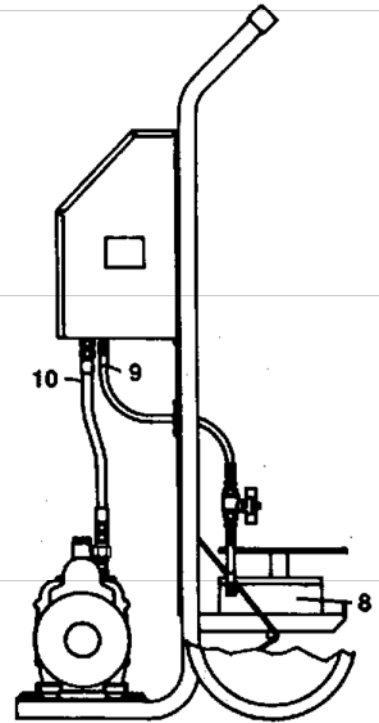

10295, 10295a, 10294, 10297, 10323a, 10324, 34100

Automatic Charging Station

Illus. # Part #

1	RA19001	Pump Relay
2	RA18751	Keypad
3	RA18761	Main Board (115V 50 lb. Auto Cal.)
3	RA19092	Main Board (220V)
4	RA17112	Check Valve
5	RA19020	Vacuum Solenoid Update Kit
5	RA19004	Vacuum Solenoid
6	RA19006	Refrigerant Solenoid
7	RA40994	Main Power Switch
8	RA19008	Scale (50lb., 23 kg)
9	30228	36" Yellow Tank Hose
9	37024	36" Yellow Tank Hose (R-134a)
10	40586	Black Suction Hose
11	11794	Compound Guage (PSI & Metric R-12, R-134a)
12	11795	Pressure Guage (PSI & Metric R-12, R-134a)
13, 14	40449	Set of Red/Blue Manifold Handles
15	68296A	96" Blue R-12 Hose
15	62096	96" Blue R-134a Hose
16	68396A	96" Red R-12 Hose
16	63096	96" Red R-134a Hose
17	68160A	60" Yellow R-12 Hose
17	61060	60" Yellow R-134a Hose
18	RA15425	Vacuum Pump (115V, 60Hz)
18	RA15428	Vacuum Pump (220V, 50Hz) (disc)
N/S	RA19091	Transformer (for 220V Models)
N/S	RA19116	Scale and Main Board Kit (Updates 30 lb. Units to Auto Cal. 50 lbs)
N/S	RA19258	Solenoid Rebuild Kit without Coil (Rebuilds RA19006 Solenoids)
N/S	RA19491	Replacement Solenoid Coil (115V)
N/S	RA19492	Replacement Solenoid Coil (220V)
N/S	RA19066	Sonalert
N/S	RA14967	Scale Platform (34100)
N/S	19056	Tank Strap
N/S	10751	Wheel & Nut
N/S	10994	Heater Blanket
N/S	17495	Protective Cover
N/S	10237A	Hose Adapter Kit
N/S	18190A	Low Side Service Coupler (R-134a)
N/S	18191A	High Side Service Coupler (R-134a)