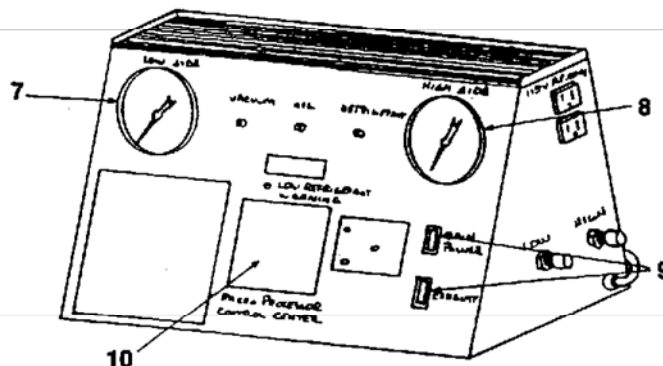

10985 and 10095 Automatic Charging Station

PANZITTA SALES & SERVICE
72 George Avenue
Wilkes-Barre, PA 18705
570-822-6720 800-822-6720
www.panzittasales.com

Illus. # Part #

1	RA40995	Main Board (disc)
2	RA40993	High Side Manifold (disc)
3	RA40992	Low Side Manifold (disc)
4	RA19104	High Pressure Cut-Out
5	RA19266	Low Pressure Cut-Out
6	RA19001	Pump Relay
7	RA11705	Low Side Compound Guage (disc)
8	RA11706	High Side Pressure Guage (disc)
9	RA40994	Main Power/Exhaust Switch
10	RA18750	Keypad (disc)
11	RA19004	Vacuum Solenoid
12, 13	RA19006	Oil/Refrigerant/Exhaust Solenoid
14	68160A	Yellow 60" Hose with Quick Seal
15	31036	36" Yellow Hose (non-quick seal)
16	RA40988	Scale Assembly (disc)
17	RA15425	Vacuum Pump 115V (10095)
17	15234	Vacuum Pump 115V (10985)
18	33036	36" Red Hose
19	31036	36" Yellow Hose for (10985)
19	40586	3/8" Black Hose for 10095
N/S	10994	Heater Blanket 110V 60 Hz
N/S	RA19258	Solenoid Repair Kit without Coil
N/S	RA19491	Replacement Solenoid Coil

Inside View of Cabinet