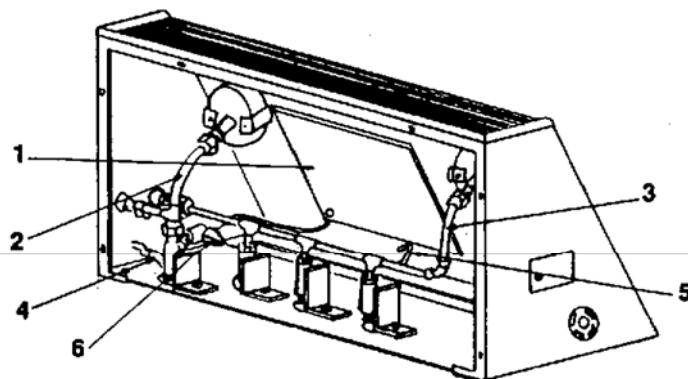

10985 and 10095 Automatic Charging Station

PANZITTA SALES & SERVICE
72 George Avenue
Wilkes-Barre, PA 18705
570-822-6720 800-822-6720
www.panzittasales.com

Illus. # Part #

1	RA40995	Main Board (disc)
2	RA40993	High Side Manifold (disc)
3	RA40992	Low Side Manifold (disc)
4	RA19104	High Pressure Cut-Out
5	RA19266	Low Pressure Cut-Out
6	RA19001	Pump Relay
7	RA11705	Low Side Compound Guage (disc)
8	RA11706	High Side Pressure Guage (disc)
9	RA40994	Main Power/Exhaust Switch
10	RA18750	Keypad (disc)
11	RA19004	Vacuum Solenoid
12, 13	RA19006	Oil/Refrigerant/Exhaust Solenoid
14	68160A	Yellow 60" Hose with Quick Seal
15	31036	36" Yellow Hose (non-quick seal)
16	RA40988	Scale Assembly (disc)
17	RA15425	Vacuum Pump 115V (10095)
17	15234	Vacuum Pump 115V (10985)
18	33036	36" Red Hose
19	31036	36" Yellow Hose for (10985)
19	40586	3/8" Black Hose for 10095
N/S	10994	Heater Blanket 110V 60 Hz
N/S	RA19258	Solenoid Repair Kit without Coil
N/S	RA19491	Replacement Solenoid Coil

Inside View of Cabinet