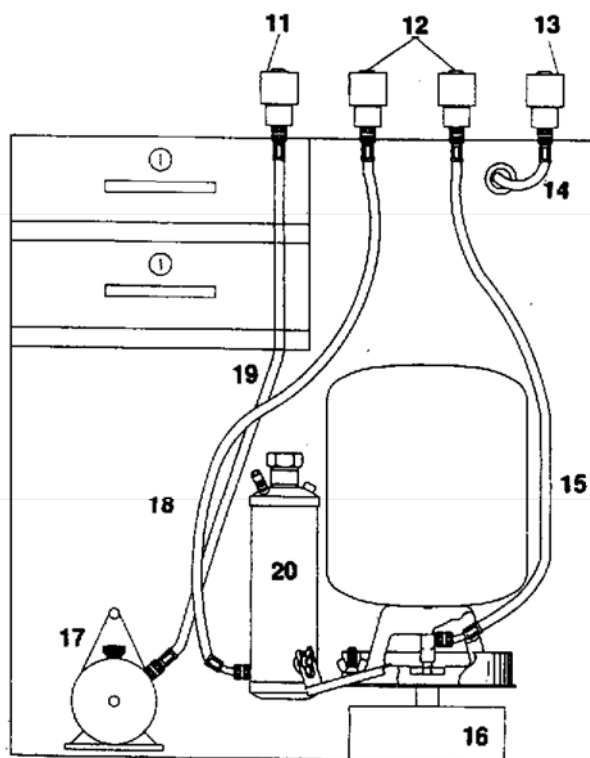

10985 and 10095 Automatic Charging Station

PANZITTA SALES & SERVICE
72 George Avenue
Wilkes-Barre, PA 18705
570-822-6720 800-822-6720
www.panzittasales.com

Illus. # Part #

1	RA40995	Main Board (disc)
2	RA40993	High Side Manifold (disc)
3	RA40992	Low Side Manifold (disc)
4	RA19104	High Pressure Cut-Out
5	RA19266	Low Pressure Cut-Out
6	RA19001	Pump Relay
7	RA11705	Low Side Compound Guage (disc)
8	RA11706	High Side Pressure Guage (disc)
9	RA40994	Main Power/Exhaust Switch
10	RA18750	Keypad (disc)
11	RA19004	Vacuum Solenoid
12, 13	RA19006	Oil/Refrigerant/Exhaust Solenoid
14	68160A	Yellow 60" Hose with Quick Seal
15	31036	36" Yellow Hose (non-quick seal)
16	RA40988	Scale Assembly (disc)
17	RA15425	Vacuum Pump 115V (10095)
17	15234	Vacuum Pump 115V (10985)
18	33036	36" Red Hose
19	31036	36" Yellow Hose for (10985)
19	40586	3/8" Black Hose for 10095
N/S	10994	Heater Blanket 110V 60 Hz
N/S	RA19258	Solenoid Repair Kit without Coil
N/S	RA19491	Replacement Solenoid Coil

Inside View of Cabinet