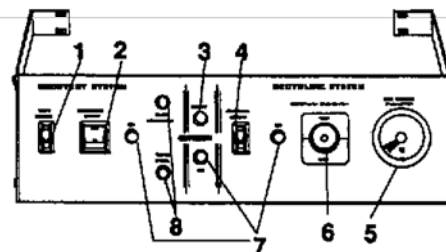

**17400, 17400A, 34400 Refrigerant Recovery/ Recycling Stations**  
**International Models 17401, 17401A, 17403, 17403ANT, 17454,**  
**17454A, 17455, 17455A, 17401TUV and 17454TUV**

Illus. # Part #

1	RA40994	Main Power Switch (115V)
1	RA17135	Main Power Switch (220V)
2	RA19060	Recovery Switch
3	RA19061	Compressor Start Switch
4	RA17436	Recycle Switch
5	RA18759	Air Purge Indicator (R-12)
5	RA19080	Air Purge Indicator (R-134a)
6	RA17577	Moisture Indicator
7	RA17107	Amber Light (115V)
7	RA17137	Amber Light (220V)
8	RA17106	Red Light (115V)
8	RA17136	Red Light (220V)
9	RA17424	Automatic Expansion Valve
10,12,23	RA19006	Recycling/Air Purge/Recovery Solenoid (115V)
10,12,23	RA19088	Recycling/Air Purge/Recovery Solenoid (220V)
11	RA19198	Automatic Air Purge Device (R-12)
11	RA19242	Automatic Air Purge Device (R-134a)
13	RA17112	Check Valve
14	RA17422	Compressor Oil Separator (17400)
14	RA19067	Compressor Oil Separator (17400A, 34400)
15	34430	Filter
16	RA18760	System Oil Separator
17	RA19104	High Pressure Switch
18	RA17522	Equalization Solenoid (115V) (17400A, 34400)
18	RA17578	Equalization Solenoid (220V) (17401A, 17454A, 17455A)
19	RA17434	Compressor (115V) (disc)
19	RA19865	Compressor (replaces RA17434)
N/S	RA19855	Retro-fit Kit (for new compressor installation)
19	RA17411	Compressor (220V)
20,26	RA17416	Fan (115V)
20,26	RA17516	Fan (220V)
21	RA17112	Check Valve
22	RA17459	Relay
24	RA18752	Vacuum Switch
25	19291	Air Purge/Accumulator Valve (17400) Oil Drain Valve (17400, 17400A, 34400)
27	RA14967	Scale Platform
28	17419	Oil Bottle
29	RA17069	Scale Assembly (disc)
N/S	RA19197	Air Purge Timer (17400A, 34400)
N/S	RA19113	Oil Return Timer (17400A, 34430)
N/S	10751	Wheel and Nut
N/S	RA17114	Tank Limit Switch
N/S	RA19258	Solenoid Rebuild Kit without Coil
N/S	RA19491	Replacement Solenoid Coil (115V)
N/S	RA19492	Replacement Solenoid Coil (220V)
N/S	17105	30 lb. (14 kg) R-12 Tank
N/S	34130	30 lb. (14 kg) R-134a Tank
N/S	19056	Tank Strap
N/S	68236A	36" Blue Hose (R-12)
N/S	68336A	36" Red Hose (R-12)
N/S	19205	36" Yellow Hose (R-12)
N/S	19077	36" Red Q.S. Hose (R-134a)
N/S	19078	36" Yellow Q.S. Hose (R-134a)
N/S	19079	36" Blue Q.S. Hose (R-134a)