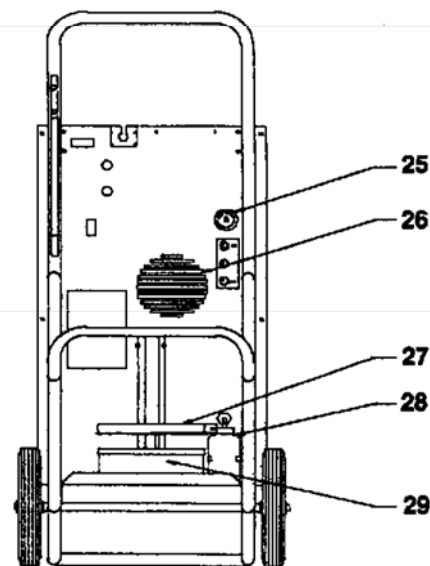

**17400, 17400A, 34400 Refrigerant Recovery/ Recycling Stations**  
**International Models 17401, 17401A, 17403, 17403ANT, 17454,**  
**17454A, 17455, 17455A, 17401TUV and 17454TUV**

Illus. # Part #

1	RA40994	Main Power Switch (115V)
1	RA17135	Main Power Switch (220V)
2	RA19060	Recovery Switch
3	RA19061	Compressor Start Switch
4	RA17436	Recycle Switch
5	RA18759	Air Purge Indicator (R-12)
5	RA19080	Air Purge Indicator (R-134a)
6	RA17577	Moisture Indicator
7	RA17107	Amber Light (115V)
7	RA17137	Amber Light (220V)
8	RA17106	Red Light (115V)
8	RA17136	Red Light (220V)
9	RA17424	Automatic Expansion Valve
10,12,23	RA19006	Recycling/Air Purge/Recovery Solenoid (115V)
10,12,23	RA19088	Recycling/Air Purge/Recovery Solenoid (220V)
11	RA19198	Automatic Air Purge Device (R-12)
11	RA19242	Automatic Air Purge Device (R-134a)
13	RA17112	Check Valve
14	RA17422	Compressor Oil Separator (17400)
14	RA19067	Compressor Oil Separator (17400A, 34400)
15	34430	Filter
16	RA18760	System Oil Separator
17	RA19104	High Pressure Switch
18	RA17522	Equalization Solenoid (115V) (17400A, 34400)
18	RA17578	Equalization Solenoid (220V) (17401A, 17454A, 17455A)
19	RA17434	Compressor (115V) (disc)
19	RA19865	Compressor (replaces RA17434)
N/S	RA19855	Retro-fit Kit (for new compressor installation)
19	RA17411	Compressor (220V)
20,26	RA17416	Fan (115V)
20,26	RA17516	Fan (220V)
21	RA17112	Check Valve
22	RA17459	Relay
24	RA18752	Vacuum Switch
25	19291	Air Purge/Accumulator Valve (17400) Oil Drain Valve (17400, 17400A, 34400)
27	RA14967	Scale Platform
28	17419	Oil Bottle
29	RA17069	Scale Assembly (disc)
N/S	RA19197	Air Purge Timer (17400A, 34400)
N/S	RA19113	Oil Return Timer (17400A, 34430)
N/S	10751	Wheel and Nut
N/S	RA17114	Tank Limit Switch
N/S	RA19258	Solenoid Rebuild Kit without Coil
N/S	RA19491	Replacement Solenoid Coil (115V)
N/S	RA19492	Replacement Solenoid Coil (220V)
N/S	17105	30 lb. (14 kg) R-12 Tank
N/S	34130	30 lb. (14 kg) R-134a Tank
N/S	19056	Tank Strap
N/S	68236A	36" Blue Hose (R-12)
N/S	68336A	36" Red Hose (R-12)
N/S	19205	36" Yellow Hose (R-12)
N/S	19077	36" Red Q.S. Hose (R-134a)
N/S	19078	36" Yellow Q.S. Hose (R-134a)
N/S	19079	36" Blue Q.S. Hose (R-134a)