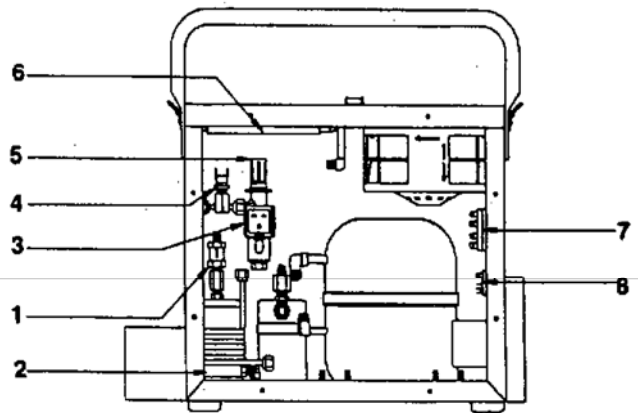

**17625A, 17650, 17650A, 34650 Refrigerant Recovery Stations**  
**International Models 17651, 17651ENF, and 34651**

Illus. #	Part #	
1	RA17112	1/4" Check Valve
2	RA19147	System Oil Separator
3	RA19006	Recovery Solenoid (115V)
3	RA19088	Recovery Solenoid (220V)
4	RA18752	Vacuum Switch
5	RA19151	Expansion Valve (disc)
6	RA19145	Condenser Coil
7	RA17459	System Relay (17650, 17651)
7	RA17324	System Relay (220V) (17651ENF)
8	RA19133	Tank Relay
8	RA19134	Tank Relay (220V)
9	RA19130	Fan (115V)
9	RA19131	Fan (220V)
10	RA17434	Compressor (115V) (disc)
10	RA19865	Compressor (new style)
N/S	RA19863	Retro-fit Kit (for installation of new style compressor)
10	RA17411	Compressor (220V)
11	RA17315	Valve Handle
12	RA19104	High Pressure Switch (435 psi)
13	RA19043	Compressor Oil Separator
14	RA17522	Equalization Solenoid (115V)
14	RA17578	Equalization Solenoid (220V)
15	RA19146	Inlet Coupler
16	RA19107	Recovery Switch (115V)
16	RA19119	Recovery Switch (220V) (17651, 34651)
16	RA19175	Recovery Switch (220V) (17651ENF)
17	RA19111	Full Tank Indicator (115V)
17	RA19123	Full Tank Indicator (220V)
18	RA19110	High Pressure Indicator (115V)
18	RA19122	High Pressure Indicator (220V)
19	RA19195	Oil Drain/Discharge Valve
20	19144	Float Cable
21	RA19188	A/C Outlet
N/S	RA19178	Shoulder Strap
N/S	RA19258	Solenoid Repair Kit
N/S	RA19491	Solenoid Coil (115V)
N/S	RA19492	Solenoid Coil (220V)
N/S	RA19132	3/8" Check Valve
N/S	RA19101	Moisture Indicator
N/S	17663	Inlet Filter Drier (17650, 17650A, 17651)
N/S	17630	Inlet Filter (17625A)
N/S	17419	Oil Bottle
N/S	17571	30 lb. (14 kg) Tank with Float Switch (17650, 17651)
N/S	17572	50 lb. (23 kg) Tank with Float Switch (17650, 17651)
N/S	17576	30 lb. (14 kg) Tank with Float Switch (17625A)
N/S	17105	30 lb. (14 kg) Tank without Float Switch (17651ENF)
N/S	34579	30 lb. (14 kg) Tank with Float Switch (34650, 34651)
N/S	13064	3/8" FFL x 1/4" MFL Adapter
N/S	19049	Power Cord
N/S	19199	Valve Stem Repair Kit
N/S	19238	60" Red Discharge Hose (34650)
N/S	113617	Discharge Hose (17625A)
N/S	111042	Thermal Overload
N/S	111043	Start Capacitor