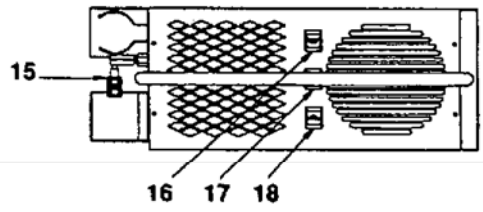

**17625A, 17650, 17650A, 34650 Refrigerant Recovery Stations**  
**International Models 17651, 17651ENF, and 34651**

Illus. #	Part #	
1	RA17112	1/4" Check Valve
2	RA19147	System Oil Separator
3	RA19006	Recovery Solenoid (115V)
3	RA19088	Recovery Solenoid (220V)
4	RA18752	Vacuum Switch
5	RA19151	Expansion Valve (disc)
6	RA19145	Condenser Coil
7	RA17459	System Relay (17650, 17651)
7	RA17324	System Relay (220V) (17651ENF)
8	RA19133	Tank Relay
8	RA19134	Tank Relay (220V)
9	RA19130	Fan (115V)
9	RA19131	Fan (220V)
10	RA17434	Compressor (115V) (disc)
10	RA19865	Compressor (new style)
N/S	RA19863	Retro-fit Kit (for installation of new style compressor)
10	RA17411	Compressor (220V)
11	RA17315	Valve Handle
12	RA19104	High Pressure Switch (435 psi)
13	RA19043	Compressor Oil Separator
14	RA17522	Equalization Solenoid (115V)
14	RA17578	Equalization Solenoid (220V)
15	RA19146	Inlet Coupler
16	RA19107	Recovery Switch (115V)
16	RA19119	Recovery Switch (220V) (17651, 34651)
16	RA19175	Recovery Switch (220V) (17651ENF)
17	RA19111	Full Tank Indicator (115V)
17	RA19123	Full Tank Indicator (220V)
18	RA19110	High Pressure Indicator (115V)
18	RA19122	High Pressure Indicator (220V)
19	RA19195	Oil Drain/Discharge Valve
20	19144	Float Cable
21	RA19188	A/C Outlet
N/S	RA19178	Shoulder Strap
N/S	RA19258	Solenoid Repair Kit
N/S	RA19491	Solenoid Coil (115V)
N/S	RA19492	Solenoid Coil (220V)
N/S	RA19132	3/8" Check Valve
N/S	RA19101	Moisture Indicator
N/S	17663	Inlet Filter Drier (17650, 17650A, 17651)
N/S	17630	Inlet Filter (17625A)
N/S	17419	Oil Bottle
N/S	17571	30 lb. (14 kg) Tank with Float Switch (17650, 17651)
N/S	17572	50 lb. (23 kg) Tank with Float Switch (17650, 17651)
N/S	17576	30 lb. (14 kg) Tank with Float Switch (17625A)
N/S	17105	30 lb. (14 kg) Tank without Float Switch (17651ENF)
N/S	34579	30 lb. (14 kg) Tank with Float Switch (34650, 34651)
N/S	13064	3/8" FFL x 1/4" MFL Adapter
N/S	19049	Power Cord
N/S	19199	Valve Stem Repair Kit
N/S	19238	60" Red Discharge Hose (34650)
N/S	113617	Discharge Hose (17625A)
N/S	111042	Thermal Overload
N/S	111043	Start Capacitor