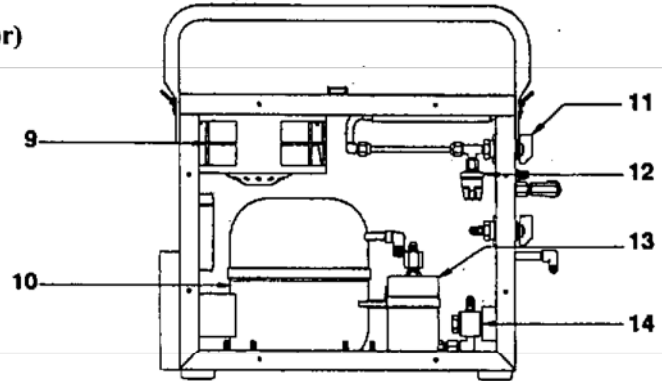

**17625A, 17650, 17650A, 34650 Refrigerant Recovery Stations**  
**International Models 17651, 17651ENF, and 34651**

Illus. #	Part #	
1	RA17112	1/4" Check Valve
2	RA19147	System Oil Separator
3	RA19006	Recovery Solenoid (115V)
3	RA19088	Recovery Solenoid (220V)
4	RA18752	Vacuum Switch
5	RA19151	Expansion Valve (disc)
6	RA19145	Condenser Coil
7	RA17459	System Relay (17650, 17651)
7	RA17324	System Relay (220V) (17651ENF)
8	RA19133	Tank Relay
8	RA19134	Tank Relay (220V)
9	RA19130	Fan (115V)
9	RA19131	Fan (220V)
10	RA17434	Compressor (115V) (disc)
10	RA19865	Compressor (new style)
N/S	RA19863	Retro-fit Kit (for installation of new style compressor)
10	RA17411	Compressor (220V)
11	RA17315	Valve Handle
12	RA19104	High Pressure Switch (435 psi)
13	RA19043	Compressor Oil Separator
14	RA17522	Equalization Solenoid (115V)
14	RA17578	Equalization Solenoid (220V)
15	RA19146	Inlet Coupler
16	RA19107	Recovery Switch (115V)
16	RA19119	Recovery Switch (220V) (17651, 34651)
16	RA19175	Recovery Switch (220V) (17651ENF)
17	RA19111	Full Tank Indicator (115V)
17	RA19123	Full Tank Indicator (220V)
18	RA19110	High Pressure Indicator (115V)
18	RA19122	High Pressure Indicator (220V)
19	RA19195	Oil Drain/Discharge Valve
20	19144	Float Cable
21	RA19188	A/C Outlet
N/S	RA19178	Shoulder Strap
N/S	RA19258	Solenoid Repair Kit
N/S	RA19491	Solenoid Coil (115V)
N/S	RA19492	Solenoid Coil (220V)
N/S	RA19132	3/8" Check Valve
N/S	RA19101	Moisture Indicator
N/S	17663	Inlet Filter Drier (17650, 17650A, 17651)
N/S	17630	Inlet Filter (17625A)
N/S	17419	Oil Bottle
N/S	17571	30 lb. (14 kg) Tank with Float Switch (17650, 17651)
N/S	17572	50 lb. (23 kg) Tank with Float Switch (17650, 17651)
N/S	17576	30 lb. (14 kg) Tank with Float Switch (17625A)
N/S	17105	30 lb. (14 kg) Tank without Float Switch (17651ENF)
N/S	34579	30 lb. (14 kg) Tank with Float Switch (34650, 34651)
N/S	13064	3/8" FFL x 1/4" MFL Adapter
N/S	19049	Power Cord
N/S	19199	Valve Stem Repair Kit
N/S	19238	60" Red Discharge Hose (34650)
N/S	113617	Discharge Hose (17625A)
N/S	111042	Thermal Overload
N/S	111043	Start Capacitor