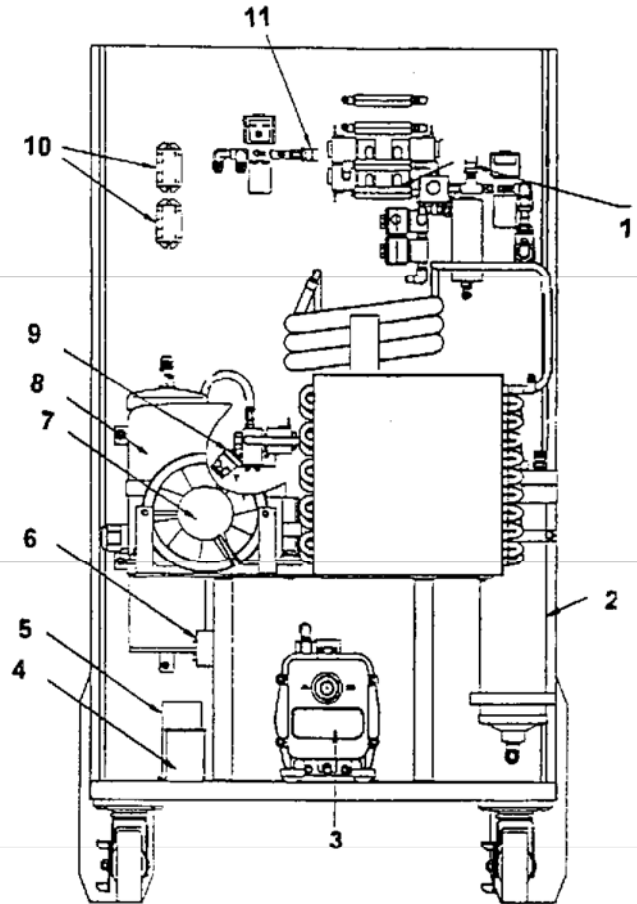

17800, 17800A, 178002K Multiple Refrigerant Recovery, Recycling and Recharging Stations-International Models 17801, 17801A, 17801TUV, 17808A and 178012K

Illus. #	Part #	
1	RA18752	Vacuum Switch
2	17678	Filter Drier
3	RA15425	Vacuum Pump (115V)
3	RA15628	Vacuum Pump (220V)
4	124234	Run Capacitor (RA19800)
5	124233	Start Capacitor (RA19800)
6	RA19183	Compressor Relay
7	RA17416	Fan (115V) 6 3/4"
7	RA17516	Fan (220V) 6 3/4"
N/S	RA19011	Fan (115V) 10" (178002k)
8	RA19800	Universal Compressor (115V)
8	RA19801	Universal Compressor (220V)
N/S	RA19802	Compressor Adapter Kit
9	RA19104	High Pressure Switch
10	RA17459	System Relays (115V)
11	RA19266	Vacuum Pump Protection Switch
12	RA19281	Air Purge Gauge
13	RA17107	Amber Indicator Light (115V)
14	RA19392	Universal Low Side Gauge
15	RA19393	Universal High Side Gauge
16	RA19044	High and Low Side Manifold Valves
17	19291	Air Purge Valve
18	RA19065	Keypad
19	RA19343	Main Power Switch (17801, 17800A, 17801A)
19	RA40994	Main Power Switch (17800)
N/S	RA19277	Circuit Board (17800)
N/S	RA19289	Circuit Board (17801)
N/S	RA19358	Circuit Board (17800A)
N/S	RA19336	Circuit Board (17801A)
N/S	RA19008	Scale
N/S	17506	50 lb. (23kg) Tank
N/S	34750	50 lb. (23kg) Tank (R-134a)
N/S	17572	50 lb. (23kg) Tank (w/float switch) (17800)
N/S	RA19334	Replacement Lock-out Box
N/S	RA19332	Replacement Float Chamber
N/S	68136A	36" Yellow Air Purge Hose (17800)
N/S	68236A	36" Blue Liquid Hose (17800)
N/S	68336A	36" Red Vapor Hose (17800)
N/S	68296A	96" Low Side Hose (17800)
N/S	68396A	96" High Side Hose (17800)
N/S	19310	36" Yellow Tank Hose (R-12)
N/S	19313	36" Yellow Tank Hose (R-134a)
N/S	19311	36" Blue Tank Hose (R-12)
N/S	19306	36" Blue Tank Hose (R-134a)
N/S	19312	36" Red Tank Hose (R-12)
N/S	19307	36" Red Tank Hose (R-134a)
N/S	19309	96" Low Side (blue) Hose (R-12)
N/S	19329	96" Low Side (blue) Hose (R-134a)
N/S	19308	96" High Side (red) Hose (R-12)
N/S	19328	96" High Side (red) Hose (R-134a)
N/S	19298	96" Blue Ball Valve Hose
N/S	19296	96" Red Ball Valve Hose
N/S	19293	36" Yellow Q.S. Hose (w/depressor)
N/S	19339	36" Blue Enviro-Guard Hose
N/S	68336A	36" Red Enviro-Guard Hose
N/S	18190A	Low Side Service Coupler
N/S	18191A	High Side Service Coupler
N/S	16301	Tank Adapter
N/S	19049	Power Cord