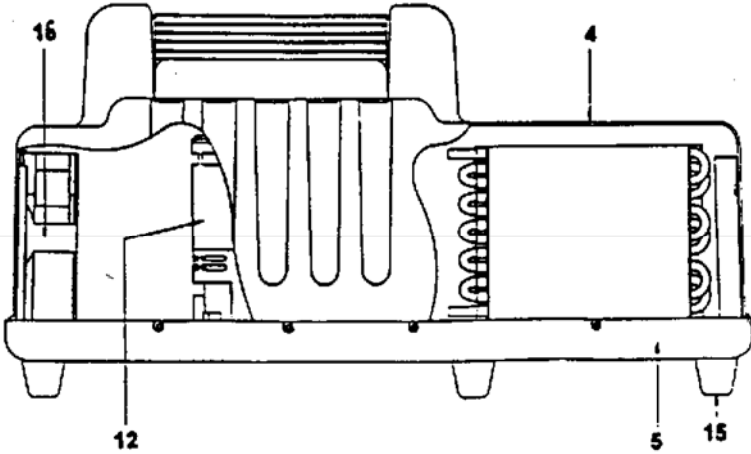

25200 and 25200A Refrigerant Recovery Stations
International Models 25201, 25201A, and 25202A

Illus. #	Part #	
1	RA17107	Amber Indicator Light (115V)
1	RA19351	Amber Indicator Light (220V)
2	RA19060	Recover/Self-Clear Switch
3	RA17106	Red Indicator Light (115V)
3	RA19349	Red Indicator Light (220V)
4	RA19353	Shroud (25200)
4	RA19395	Shroud (25200A)
5	RA19352	Base
6	11795	Tank Pressure Gauge (25200)
6	11773	Tank Pressure Gauge (25200A)
7	RA19343	Compressor Switch
8	11794	System Pressure Gauge (25200)
8	11772	System Pressure Gauge (25200A)
9	RA18767	Ball Valve 2 (3-way)
10	19291	Ball Valve 1 (2-way)
11	RA19104	High Pressure Switch
12	RA19302	Compressor (115V)
12	RA19314	Compressor (220V)
13	RA17459	System Relay
14	RA19282	Discharge/Vapor/Check Valve
14	RA19282	Liquid Recovery Check Valve
15	17668	Rubber Foot
16	RA17416	Fan (115V)
16	RA17516	Fan (220V)
N/S	RA19006	All (115V) Solenoids
N/S	RA19088	All (220V) Solenoids
N/S	RA19341	Crankcase Pressure Regulator
N/S	RA19342	Start Capacitor
N/S	RA19133	Float Relay (115V)
N/S	RA19134	Float Relay (220V)
N/S	RA19337	Replacement Float Chamber
N/S	RA19499	Pressure Relief Valve (25202A)
N/S	RA19258	Solenoid Repair Kit without Coil
N/S	RA19491	Replacement Solenoid Coil (115V)
N/S	RA19492	Replacement Solenoid Coil (220V)
N/S	RA19347	Compressor Start Relay (115V)
N/S	RA19348	Compressor Start Relay (220V)
N/S	19144	Float Cable
N/S	19049	Power Cord (115V)
N/S	19097	Power Cord (220V)
N/S	65360	Red 60" Hose with Ball Valve
N/S	65260	Blue 60" Hose with Ball Valve