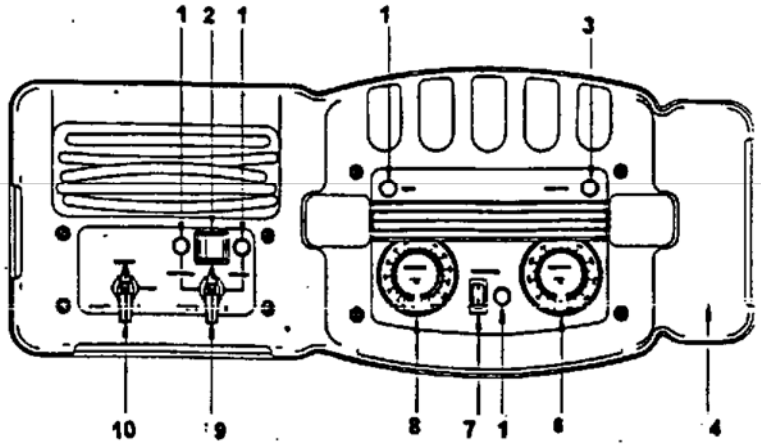

25200 and 25200A Refrigerant Recovery Stations
International Models 25201, 25201A, and 25202A

Illus. #	Part #	
1	RA17107	Amber Indicator Light (115V)
1	RA19351	Amber Indicator Light (220V)
2	RA19060	Recover/Self-Clear Switch
3	RA17106	Red Indicator Light (115V)
3	RA19349	Red Indicator Light (220V)
4	RA19353	Shroud (25200)
4	RA19395	Shroud (25200A)
5	RA19352	Base
6	11795	Tank Pressure Gauge (25200)
6	11773	Tank Pressure Gauge (25200A)
7	RA19343	Compressor Switch
8	11794	System Pressure Gauge (25200)
8	11772	System Pressure Gauge (25200A)
9	RA18767	Ball Valve 2 (3-way)
10	19291	Ball Valve 1 (2-way)
11	RA19104	High Pressure Switch
12	RA19302	Compressor (115V)
12	RA19314	Compressor (220V)
13	RA17459	System Relay
14	RA19282	Discharge/Vapor/Check Valve
14	RA19282	Liquid Recovery Check Valve
15	17668	Rubber Foot
16	RA17416	Fan (115V)
16	RA17516	Fan (220V)
N/S	RA19006	All (115V) Solenoids
N/S	RA19088	All (220V) Solenoids
N/S	RA19341	Crankcase Pressure Regulator
N/S	RA19342	Start Capacitor
N/S	RA19133	Float Relay (115V)
N/S	RA19134	Float Relay (220V)
N/S	RA19337	Replacement Float Chamber
N/S	RA19499	Pressure Relief Valve (25202A)
N/S	RA19258	Solenoid Repair Kit without Coil
N/S	RA19491	Replacement Solenoid Coil (115V)
N/S	RA19492	Replacement Solenoid Coil (220V)
N/S	RA19347	Compressor Start Relay (115V)
N/S	RA19348	Compressor Start Relay (220V)
N/S	19144	Float Cable
N/S	19049	Power Cord (115V)
N/S	19097	Power Cord (220V)
N/S	65360	Red 60" Hose with Ball Valve
N/S	65260	Blue 60" Hose with Ball Valve