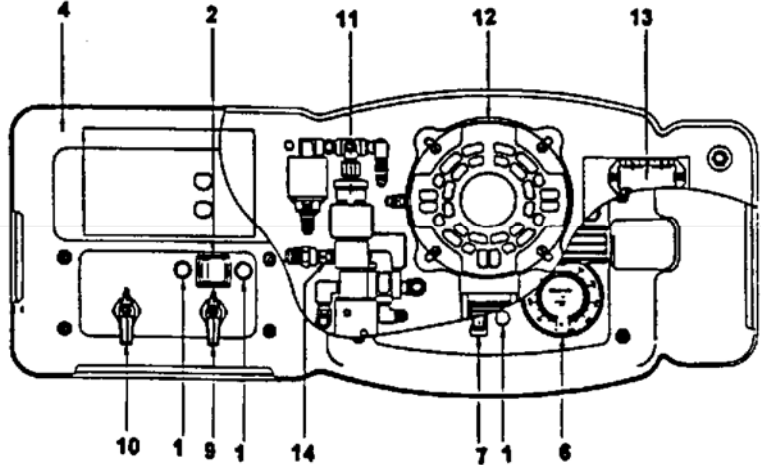

25200 and 25200A Refrigerant Recovery Stations
International Models 25201, 25201A, and 25202A

Illus. #	Part #	
1	RA17107	Amber Indicator Light (115V)
1	RA19351	Amber Indicator Light (220V)
2	RA19060	Recover/Self-Clear Switch
3	RA17106	Red Indicator Light (115V)
3	RA19349	Red Indicator Light (220V)
4	RA19353	Shroud (25200)
4	RA19395	Shroud (25200A)
5	RA19352	Base
6	11795	Tank Pressure Gauge (25200)
6	11773	Tank Pressure Gauge (25200A)
7	RA19343	Compressor Switch
8	11794	System Pressure Gauge (25200)
8	11772	System Pressure Gauge (25200A)
9	RA18767	Ball Valve 2 (3-way)
10	19291	Ball Valve 1 (2-way)
11	RA19104	High Pressure Switch
12	RA19302	Compressor (115V)
12	RA19314	Compressor (220V)
13	RA17459	System Relay
14	RA19282	Discharge/Vapor/Check Valve
14	RA19282	Liquid Recovery Check Valve
15	17668	Rubber Foot
16	RA17416	Fan (115V)
16	RA17516	Fan (220V)
N/S	RA19006	All (115V) Solenoids
N/S	RA19088	All (220V) Solenoids
N/S	RA19341	Crankcase Pressure Regulator
N/S	RA19342	Start Capacitor
N/S	RA19133	Float Relay (115V)
N/S	RA19134	Float Relay (220V)
N/S	RA19337	Replacement Float Chamber
N/S	RA19499	Pressure Relief Valve (25202A)
N/S	RA19258	Solenoid Repair Kit without Coil
N/S	RA19491	Replacement Solenoid Coil (115V)
N/S	RA19492	Replacement Solenoid Coil (220V)
N/S	RA19347	Compressor Start Relay (115V)
N/S	RA19348	Compressor Start Relay (220V)
N/S	19144	Float Cable
N/S	19049	Power Cord (115V)
N/S	19097	Power Cord (220V)
N/S	65360	Red 60" Hose with Ball Valve
N/S	65260	Blue 60" Hose with Ball Valve