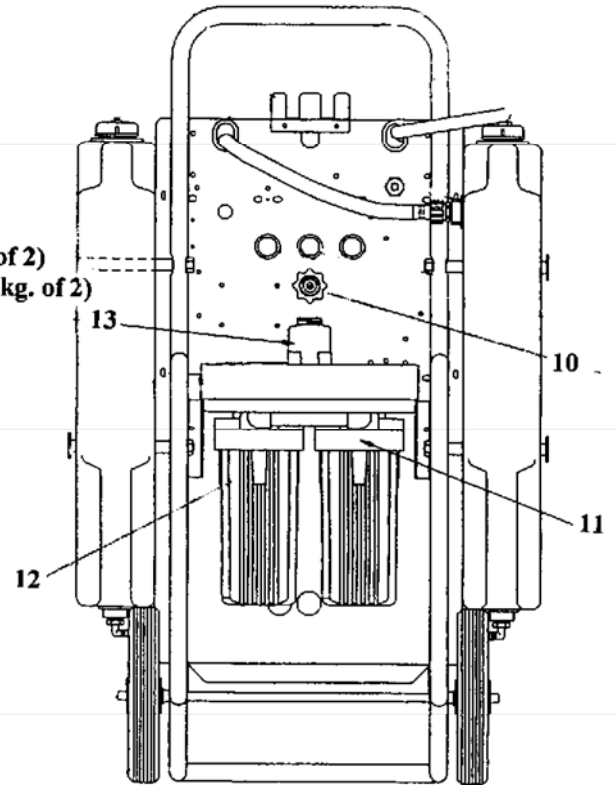

Coolant Units 75075, 75150, 75250, and 75300

Illus. # Part #

1	75363	Used Coolant Tank
2	75078	7 PSI Pressure Switch
3	75362	New Coolant Tank
4	75083	12 Volt Relay
5	75076	Venturi
6	75079	Replacement 12V Diaphragm Pump
7	75077	Tank Float Switch
8	114702	Inline Strainer
9	75294	Pressure Switch Assembly (30 psi)
10	19291	Coolant Sampling Valve
11	75252	Replacement 5 Micron Filter (pkg. of 4) (75250)
12	75251	Replacement 20 Micron Filter (pkg. of 4) (75250)
13	17419	Coolant Sampling Bottle
14	75081	3 Position Switch
15	75192	Pressure Guage (75150, 75250)
16	75082	3 Position Valve
17	75293	Totalizing Counter
18	75193	Vacuum Guage (75150, 75250)
19	75292	Circuit Board (75250)
20	75080	Sonalert
N/S	75085	Ball Valve Pressure/Fill Hose
N/S	75154	Power Leads
N/S	75288	Drain/Engine Hose
N/S	75298	Flush Adapter (Drain Engine Adapter) (75300)
N/S	75312	1 1/4" Adapter Ring (pkg. of 2)
N/S	75313	1 1/2" Adapter Ring (pkg. of 2)
N/S	75314	1 3/4" Adapter Ring (pkg. of 2)
N/S	75316	1" Adapter (Male Coupler Fitting) (75150)
N/S	75317	5/16" Siphon Hose (75150)
N/S	75318	3/8" Siphon Hose (75150)
N/S	75322	Large Radiator Cap Adapter (75150)
N/S	75323	Small Radiator Cap Adapter (75150)
N/S	75098	2" Adapter Ring for 75086, 75087, 75315 and 75316 (pkg. of 2)
N/S	75099	1 3/8" Adapter Ring for 75086, 75087, 75315, and 75316 (pkg. of 2)
N/S	75316	Male Coupler Adapter (1" Adapter)
N/S	75298	Female Coupler Adapter (1.36" Diameter)
N/S	75087	Male Quick Connect Adapter (75075)
N/S	75086	Female Quick Connect Adapter (75075)
N/S	75088	5/16" Siphon Hose Assembly (75075)
N/S	75089	3/8" Siphon Hose Assembly (75075)
N/S	75094	Small Engine Step Adapter (75075)
N/S	75095	Small Radiator Side Step Adapter (75075)
N/S	75096	Large Engine Side Step Adapter (75075)
N/S	75097	Large Engine Side Step Adapter (75075)
N/S	75194	Small Engine Side Step Adapter (75150, 75250, 75300)
N/S	75195	Small Radiator Side Step Adapter (75150, 75250, 75300)
N/S	75196	Large Engine Side Step Adapter (75150, 75250, 75300)
N/S	75197	Large Radiator Side Step Adapter (75150, 75250, 75300)
N/S	75124	1/4" FPT x 1'4" FPT Check Valve (75250)
N/S	75134	Coolant Test Strips
N/S	75253	North American Re-Inhibitor Formula (case of 24)
N/S	75254	Asian Re-Inhibitor Formula (case of 24)
N/S	75320	25 Micron Filter (75300)
N/S	75321	10 Micron Filter (75300)