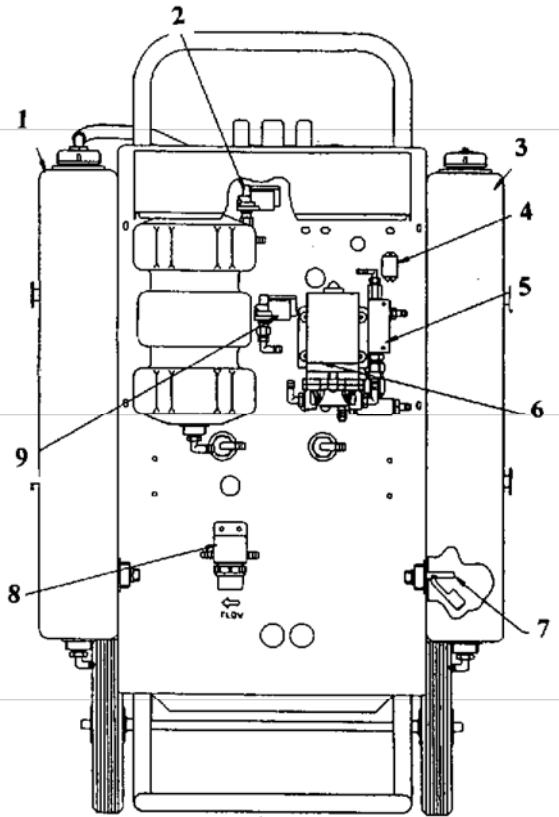

Coolant Units 75075, 75150, 75250, and 75300

Illus. # Part #

1	75363	Used Coolant Tank
2	75078	7 PSI Pressure Switch
3	75362	New Coolant Tank
4	75083	12 Volt Relay
5	75076	Venturi
6	75079	Replacement 12V Diaphragm Pump
7	75077	Tank Float Switch
8	114702	Inline Strainer
9	75294	Pressure Switch Assembly (30 psi)
10	19291	Coolant Sampling Valve
11	75252	Replacement 5 Micron Filter (pkg. of 4) (75250)
12	75251	Replacement 20 Micron Filter (pkg. of 4) (75250)
13	17419	Coolant Sampling Bottle
14	75081	3 Position Switch
15	75192	Pressure Guage (75150, 75250)
16	75082	3 Position Valve
17	75293	Totalizing Counter
18	75193	Vacuum Guage (75150, 75250)
19	75292	Circuit Board (75250)
20	75080	Sonalert
N/S	75085	Ball Valve Pressure/Fill Hose
N/S	75154	Power Leads
N/S	75288	Drain/Engine Hose
N/S	75298	Flush Adapter (Drain Engine Adapter) (75300)
N/S	75312	1 1/4" Adapter Ring (pkg. of 2)
N/S	75313	1 1/2" Adapter Ring (pkg. of 2)
N/S	75314	1 3/4" Adapter Ring (pkg. of 2)
N/S	75316	1" Adapter (Male Coupler Fitting) (75150)
N/S	75317	5/16" Siphon Hose (75150)
N/S	75318	3/8" Siphon Hose (75150)
N/S	75322	Large Radiator Cap Adapter (75150)
N/S	75323	Small Radiator Cap Adapter (75150)
N/S	75098	2" Adapter Ring for 75086, 75087, 75315 and 75316 (pkg. of 2)
N/S	75099	1 3/8" Adapter Ring for 75086, 75087, 75315, and 75316 (pkg. of 2)
N/S	75316	Male Coupler Adapter (1" Adapter)
N/S	75298	Female Coupler Adapter (1.36" Diameter)
N/S	75087	Male Quick Connect Adapter (75075)
N/S	75086	Female Quick Connect Adapter (75075)
N/S	75088	5/16" Siphon Hose Assembly (75075)
N/S	75089	3/8" Siphon Hose Assembly (75075)
N/S	75094	Small Engine Step Adapter (75075)
N/S	75095	Small Radiator Side Step Adapter (75075)
N/S	75096	Large Engine Side Step Adapter (75075)
N/S	75097	Large Engine Side Step Adapter (75075)
N/S	75194	Small Engine Side Step Adapter (75150, 75250, 75300)
N/S	75195	Small Radiator Side Step Adapter (75150, 75250, 75300)
N/S	75196	Large Engine Side Step Adapter (75150, 75250, 75300)
N/S	75197	Large Radiator Side Step Adapter (75150, 75250, 75300)
N/S	75124	1/4" FPT x 1'4" FPT Check Valve (75250)
N/S	75134	Coolant Test Strips
N/S	75253	North American Re-Inhibitor Formula (case of 24)
N/S	75254	Asian Re-Inhibitor Formula (case of 24)
N/S	75320	25 Micron Filter (75300)
N/S	75321	10 Micron Filter (75300)