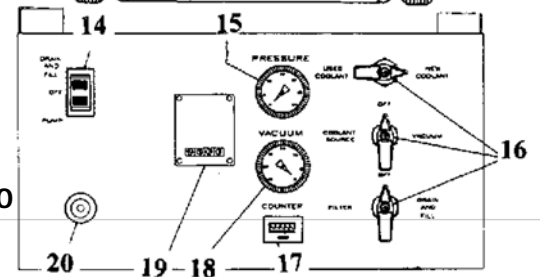

Coolant Units 75075, 75150, 75250, and 75300

Illus. # Part #

1	75363	Used Coolant Tank
2	75078	7 PSI Pressure Switch
3	75362	New Coolant Tank
4	75083	12 Volt Relay
5	75076	Venturi
6	75079	Replacement 12V Diaphragm Pump
7	75077	Tank Float Switch
8	114702	Inline Strainer
9	75294	Pressure Switch Assembly (30 psi)
10	19291	Coolant Sampling Valve
11	75252	Replacement 5 Micron Filter (pkg. of 4) (75250)
12	75251	Replacement 20 Micron Filter (pkg. of 4) (75250)
13	17419	Coolant Sampling Bottle
14	75081	3 Position Switch
15	75192	Pressure Guage (75150, 75250)
16	75082	3 Position Valve
17	75293	Totalizing Counter
18	75193	Vacuum Guage (75150, 75250)
19	75292	Circuit Board (75250)
20	75080	Sonalert
N/S	75085	Ball Valve Pressure/Fill Hose
N/S	75154	Power Leads
N/S	75288	Drain/Engine Hose
N/S	75298	Flush Adapter (Drain Engine Adapter) (75300)
N/S	75312	1 1/4" Adapter Ring (pkg. of 2)
N/S	75313	1 1/2" Adapter Ring (pkg. of 2)
N/S	75314	1 3/4" Adapter Ring (pkg. of 2)
N/S	75316	1" Adapter (Male Coupler Fitting) (75150)
N/S	75317	5/16" Siphon Hose (75150)
N/S	75318	3/8" Siphon Hose (75150)
N/S	75322	Large Radiator Cap Adapter (75150)
N/S	75323	Small Radiator Cap Adapter (75150)
N/S	75098	2" Adapter Ring for 75086, 75087, 75315 and 75316 (pkg. of 2)
N/S	75099	1 3/8" Adapter Ring for 75086, 75087, 75315, and 75316 (pkg. of 2)
N/S	75316	Male Coupler Adapter (1" Adapter)
N/S	75298	Female Coupler Adapter (1.36" Diameter)
N/S	75087	Male Quick Connect Adapter (75075)
N/S	75086	Female Quick Connect Adapter (75075)
N/S	75088	5/16" Siphon Hose Assembly (75075)
N/S	75089	3/8" Siphon Hose Assembly (75075)
N/S	75094	Small Engine Step Adapter (75075)
N/S	75095	Small Radiator Side Step Adapter (75075)
N/S	75096	Large Engine Side Step Adapter (75075)
N/S	75097	Large Engine Side Step Adapter (75075)
N/S	75194	Small Engine Side Step Adapter (75150, 75250, 75300)
N/S	75195	Small Radiator Side Step Adapter (75150, 75250, 75300)
N/S	75196	Large Engine Side Step Adapter (75150, 75250, 75300)
N/S	75197	Large Radiator Side Step Adapter (75150, 75250, 75300)
N/S	75124	1/4" FPT x 1'4" FPT Check Valve (75250)
N/S	75134	Coolant Test Strips
N/S	75253	North American Re-Inhibitor Formula (case of 24)
N/S	75254	Asian Re-Inhibitor Formula (case of 24)
N/S	75320	25 Micron Filter (75300)
N/S	75321	10 Micron Filter (75300)