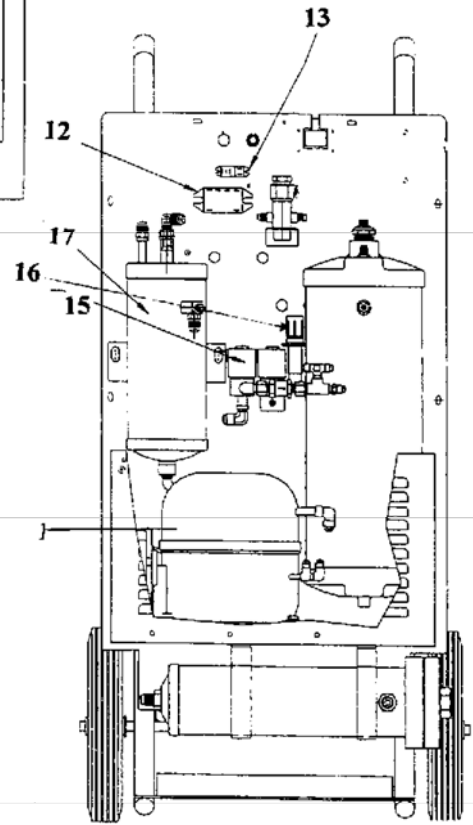

# AC17145/AC34145 Matco Branded Refrigerant Recovery, Recycling, Recharging Station

Illus. # Part #

1	RA40994	Main Power Switch
2	RA19060	Recovery Start Switch
3	RA19061	Compressor Start Switch
4	RA17436	Recycle Switch
5	RA17106	Red Indicator Light
6	11794	Low Side Gauge
7	11795	High Side and Cylinder Pressure Gauge
8	RA17107	Amber Indicator Lights
9	RA18759	Air Purge Indicator
10	19291	Air Purge Valve
11	RA17577	Moisture Indicator
12	RA17459	System Relay
13	RA19133	Float Relay
14	RA17434	Compressor (disc)
14	RA19865	Compressor
15	RA19006	Recovery/Recycling Solenoids
16	RA17424	Automatic Expansion Valve
17	RA18760	Accumulator Oil Separator
18	19291	Oil Drain/Charge Valves
19	RA18767	Optional Tank Valve
20	31036	Yellow 1/4" Hose (AC17145)
20	61036	Yellow 1/2" Acme Hose (AC34145)
N/S	RA17112	Inlet Check Valve
N/S	RA17416	Fan
N/S	RA19104	High Pressure Switch
N/S	RA19315	Manifold Handle
N/S	RA18752	Vacuum Switch
N/S	RA19258	Solenoid Repair Kit without Coil
N/S	RA19491	Replacement Solenoid Coil
N/S	RA19145	Condenser Coil
N/S	19049	Power Cord
N/S	17678	Filter-Drier
N/S	17419	Oil Bottle
N/S	15234	Optional Vacuum Pump
N/S	15649	Optional Vacuum Pump Hardware Kit
N/S	17571	Optional 30# Tank w/Float Switch
N/S	34579	Optional 30# Tank w/Float Switch (R-134a)
N/S	68136A	36" Yellow Q.S. Hose
N/S	61036	36" Yellow Q.S. Hose (R-134a)
N/S	68296A	96" Blue Low Side Hose
N/S	62096	96" Blue Low Side Hose (R-134a)
N/S	68396A	96" Red High Side Hose
N/S	63096	96" Red High Side Hose (R-134a)
N/S	43291	Cylinder Sight Glass
N/S	19199	Stem Kit