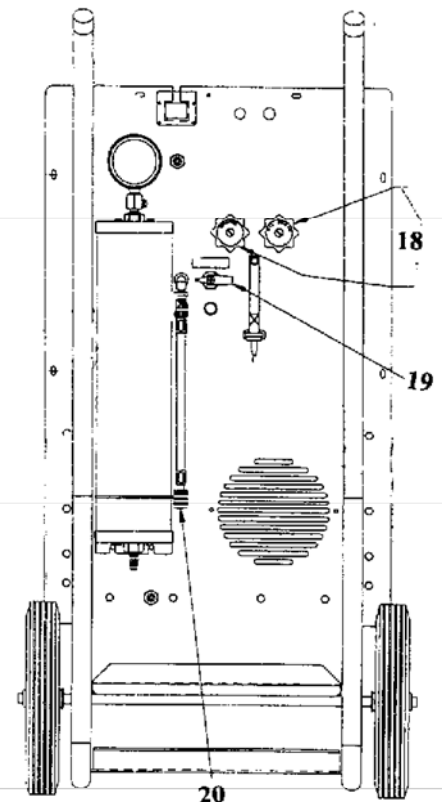

# AC17145/AC34145 Matco Branded Refrigerant Recovery, Recycling, Recharging Station

Illus. # Part #

1	RA40994	Main Power Switch
2	RA19060	Recovery Start Switch
3	RA19061	Compressor Start Switch
4	RA17436	Recycle Switch
5	RA17106	Red Indicator Light
6	11794	Low Side Gauge
7	11795	High Side and Cylinder Pressure Gauge
8	RA17107	Amber Indicator Lights
9	RA18759	Air Purge Indicator
10	19291	Air Purge Valve
11	RA17577	Moisture Indicator
12	RA17459	System Relay
13	RA19133	Float Relay
14	RA17434	Compressor (disc)
14	RA19865	Compressor
15	RA19006	Recovery/Recycling Solenoids
16	RA17424	Automatic Expansion Valve
17	RA18760	Accumulator Oil Separator
18	19291	Oil Drain/Charge Valves
19	RA18767	Optional Tank Valve
20	31036	Yellow 1/4" Hose (AC17145)
20	61036	Yellow 1/2" Acme Hose (AC34145)
N/S	RA17112	Inlet Check Valve
N/S	RA17416	Fan
N/S	RA19104	High Pressure Switch
N/S	RA19315	Manifold Handle
N/S	RA18752	Vacuum Switch
N/S	RA19258	Solenoid Repair Kit without Coil
N/S	RA19491	Replacement Solenoid Coil
N/S	RA19145	Condenser Coil
N/S	19049	Power Cord
N/S	17678	Filter-Drier
N/S	17419	Oil Bottle
N/S	15234	Optional Vacuum Pump
N/S	15649	Optional Vacuum Pump Hardware Kit
N/S	17571	Optional 30# Tank w/Float Switch
N/S	34579	Optional 30# Tank w/Float Switch (R-134a)
N/S	68136A	36" Yellow Q.S. Hose
N/S	61036	36" Yellow Q.S. Hose (R-134a)
N/S	68296A	96" Blue Low Side Hose
N/S	62096	96" Blue Low Side Hose (R-134a)
N/S	68396A	96" Red High Side Hose
N/S	63096	96" Red High Side Hose (R-134a)
N/S	43291	Cylinder Sight Glass
N/S	19199	Stem Kit