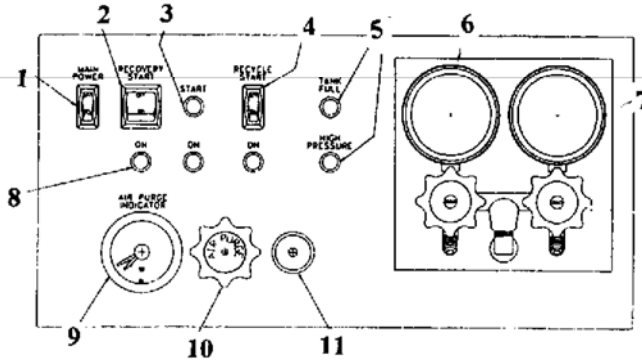

# AC17145/AC34145 Matco Branded Refrigerant Recovery, Recycling, Recharging Station

Illus. # Part #

1	RA40994	Main Power Switch
2	RA19060	Recovery Start Switch
3	RA19061	Compressor Start Switch
4	RA17436	Recycle Switch
5	RA17106	Red Indicator Light
6	11794	Low Side Gauge
7	11795	High Side and Cylinder Pressure Gauge
8	RA17107	Amber Indicator Lights
9	RA18759	Air Purge Indicator
10	19291	Air Purge Valve
11	RA17577	Moisture Indicator
12	RA17459	System Relay
13	RA19133	Float Relay
14	RA17434	Compressor (disc)
14	RA19865	Compressor
15	RA19006	Recovery/Recycling Solenoids
16	RA17424	Automatic Expansion Valve
17	RA18760	Accumulator Oil Separator
18	19291	Oil Drain/Charge Valves
19	RA18767	Optional Tank Valve
20	31036	Yellow 1/4" Hose (AC17145)
20	61036	Yellow 1/2" Acme Hose (AC34145)
N/S	RA17112	Inlet Check Valve
N/S	RA17416	Fan
N/S	RA19104	High Pressure Switch
N/S	RA19315	Manifold Handle
N/S	RA18752	Vacuum Switch
N/S	RA19258	Solenoid Repair Kit without Coil
N/S	RA19491	Replacement Solenoid Coil
N/S	RA19145	Condenser Coil
N/S	19049	Power Cord
N/S	17678	Filter-Drier
N/S	17419	Oil Bottle
N/S	15234	Optional Vacuum Pump
N/S	15649	Optional Vacuum Pump Hardware Kit
N/S	17571	Optional 30# Tank w/Float Switch
N/S	34579	Optional 30# Tank w/Float Switch (R-134a)
N/S	68136A	36" Yellow Q.S. Hose
N/S	61036	36" Yellow Q.S. Hose (R-134a)
N/S	68296A	96" Blue Low Side Hose
N/S	62096	96" Blue Low Side Hose (R-134a)
N/S	68396A	96" Red High Side Hose
N/S	63096	96" Red High Side Hose (R-134a)
N/S	43291	Cylinder Sight Glass
N/S	19199	Stem Kit