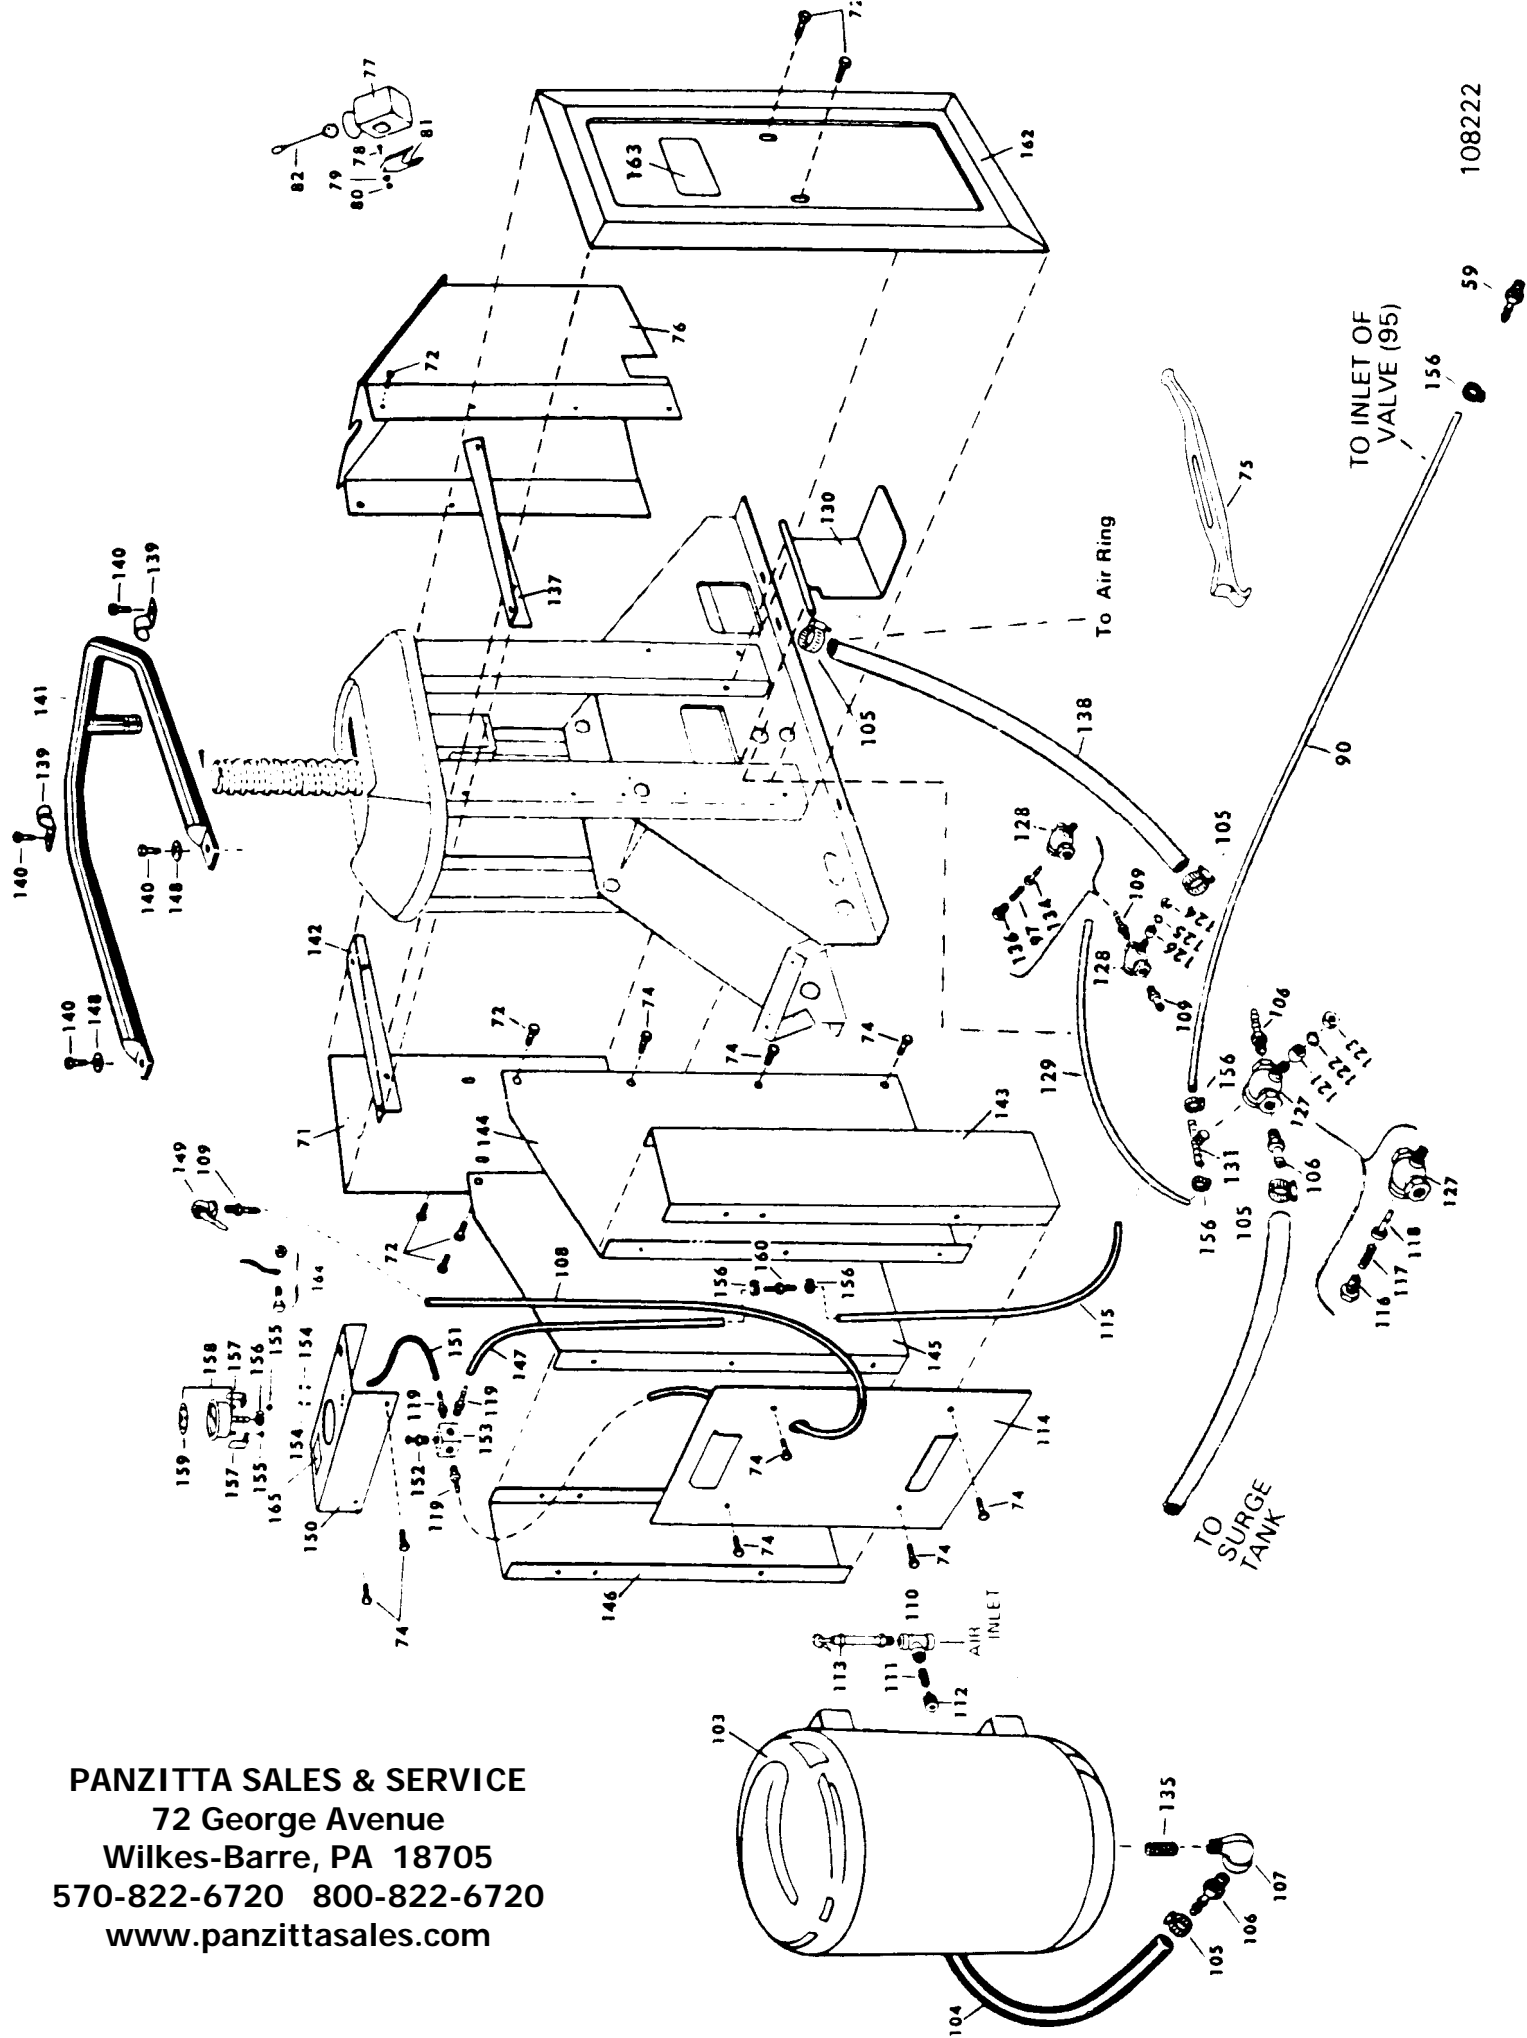

108222

PANZITTA SALES & SERVICE
72 George Avenue
Wilkes-Barre, PA 18705
570-822-6720 800-822-6720
www.panzittasales.com