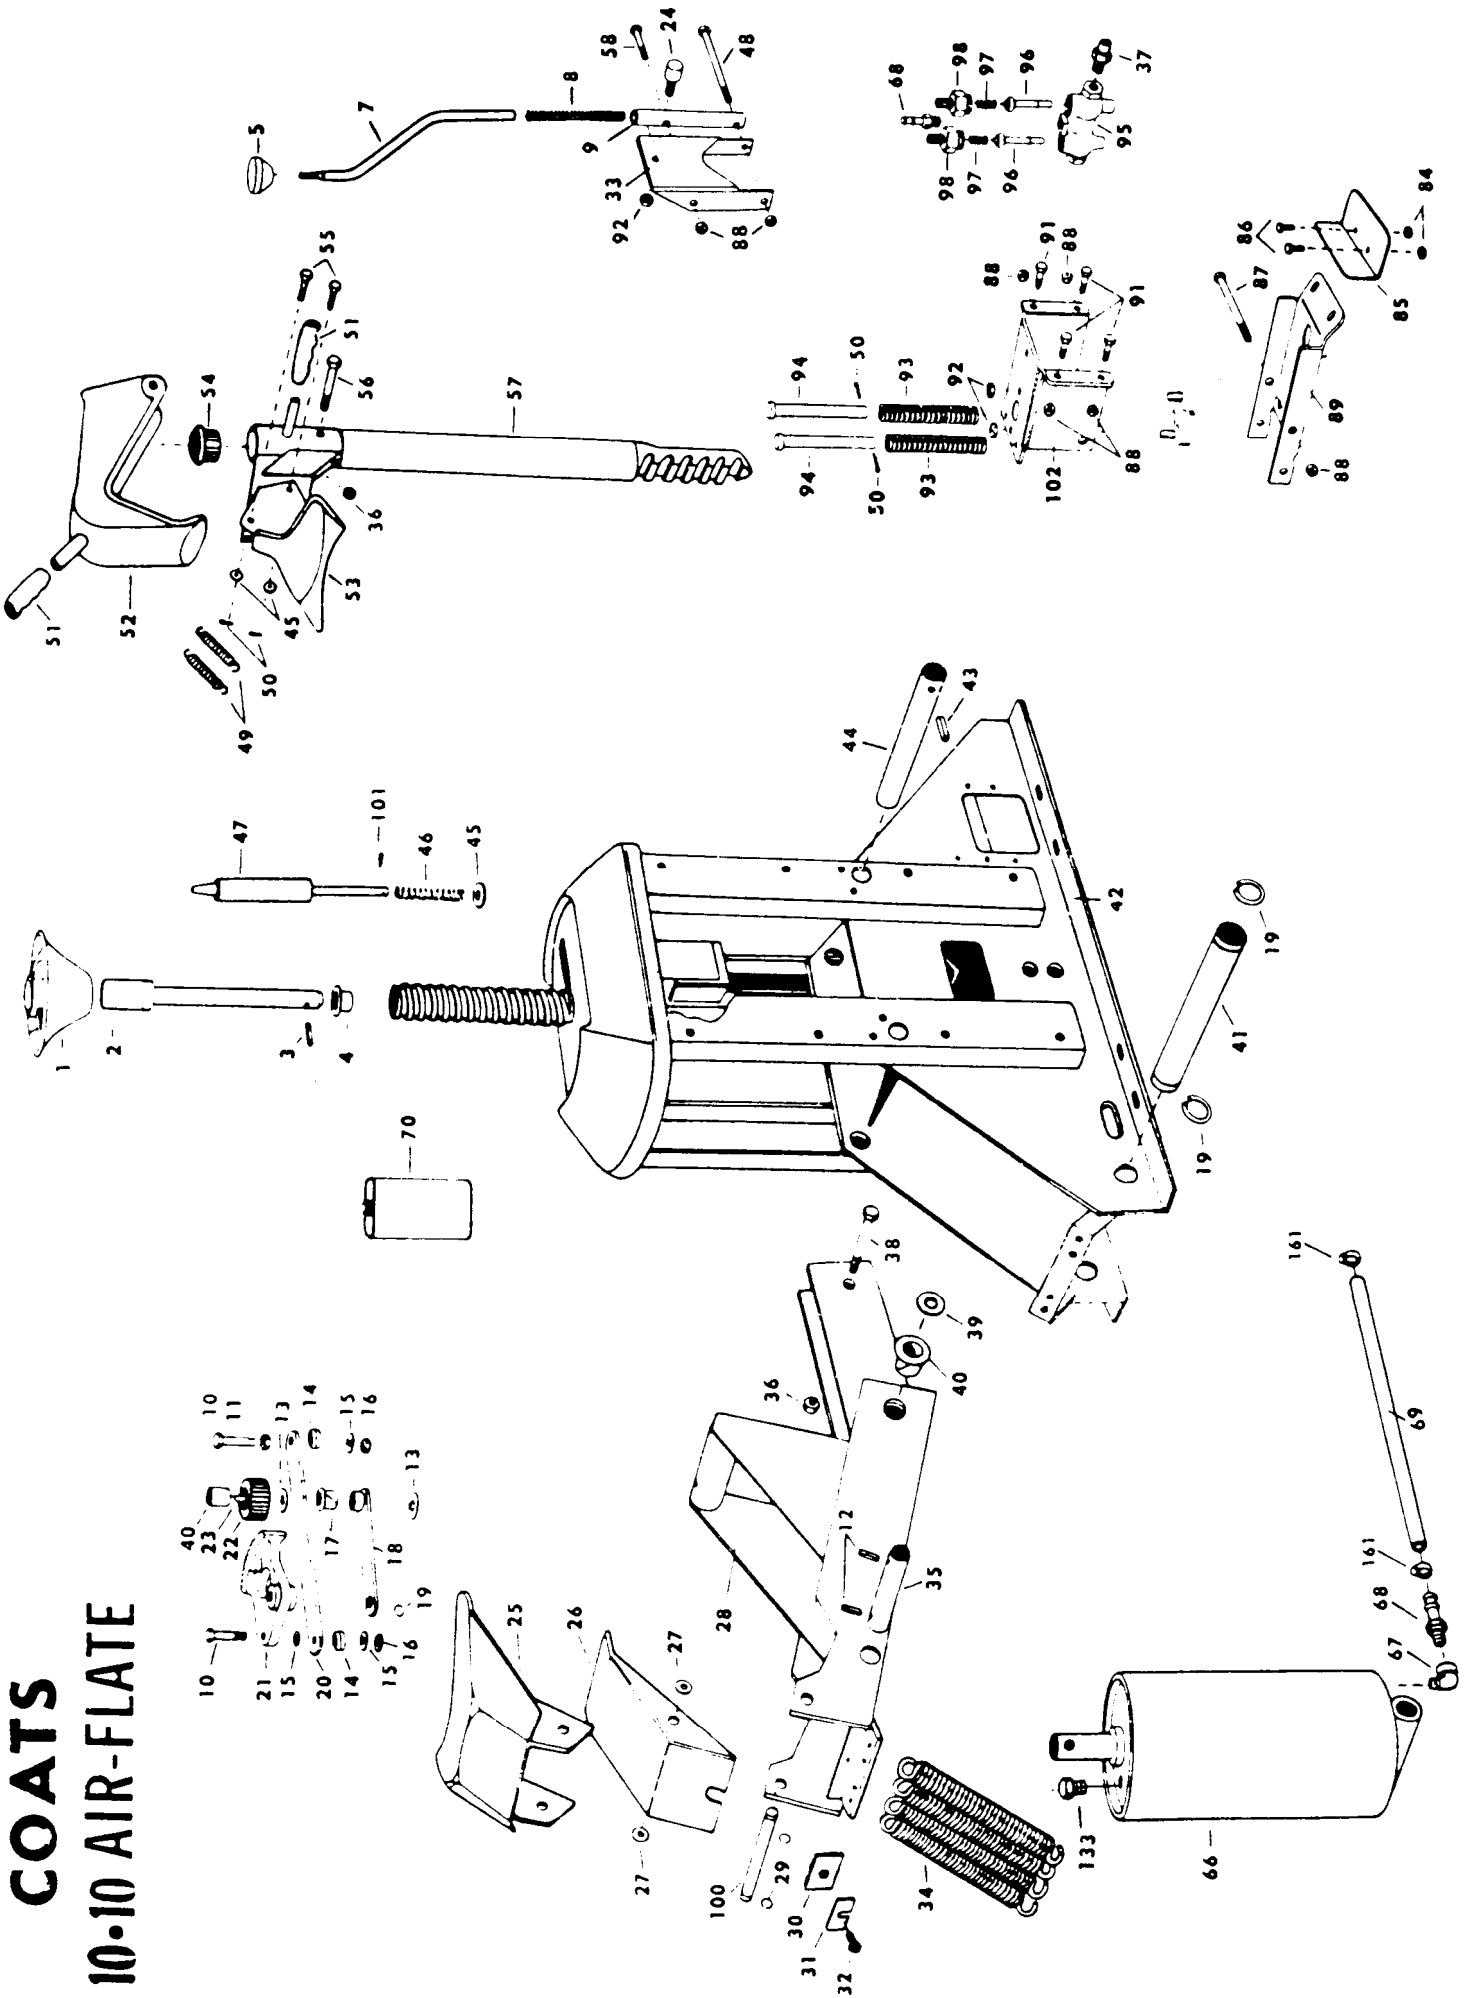

COATS 10-10 AIR-FLATE