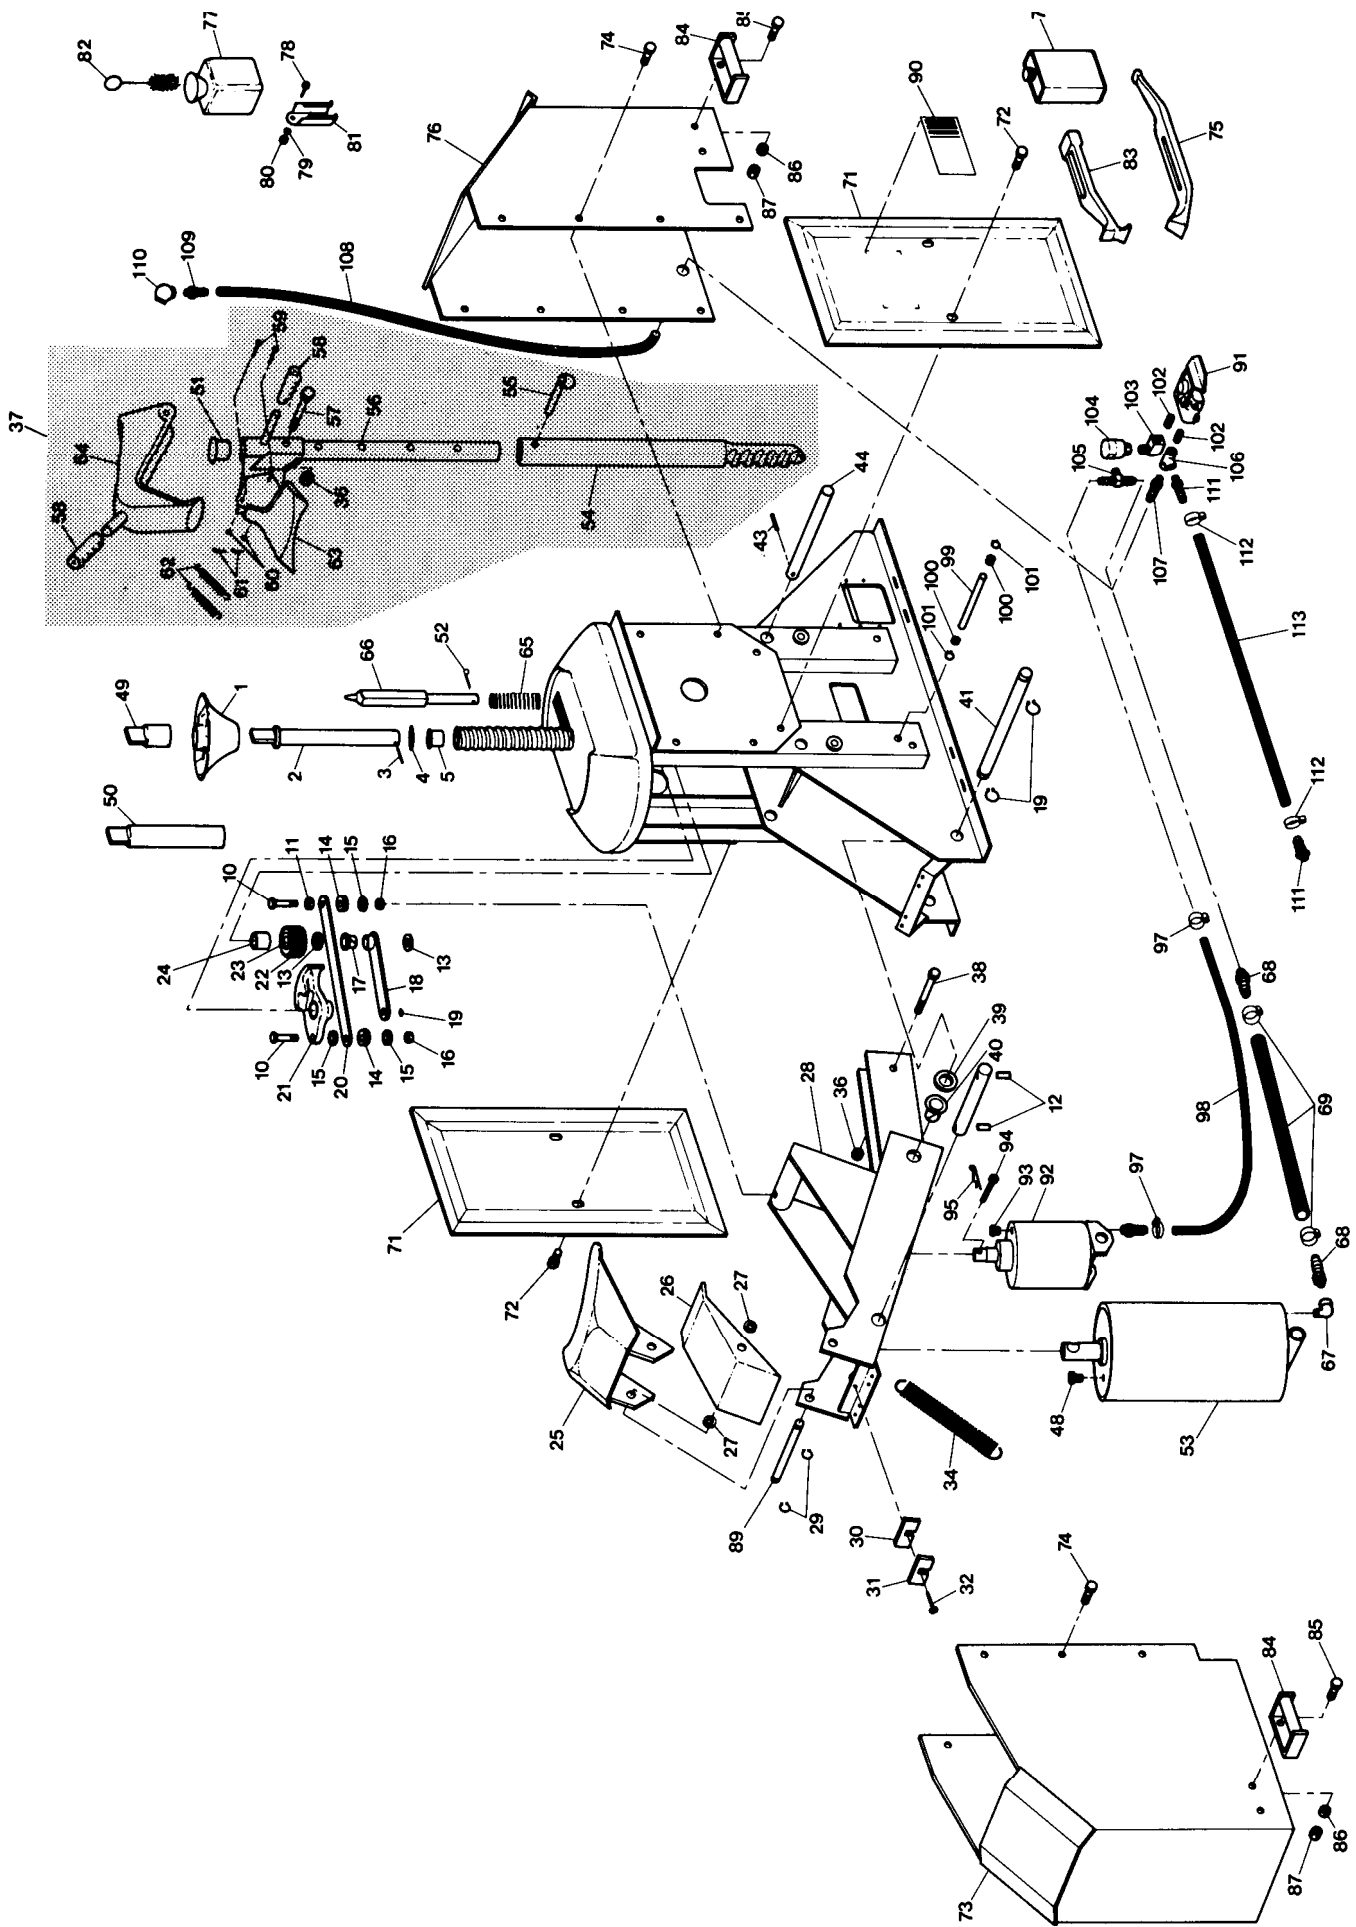

COATS®

— PARTS LIST —

10-10 PRO-RACER

10 10 PRO RACER.max

REF. NO.	PART NO.	DESCRIPTION	REF. NO.	PART NO.	DESCRIPTION
1	000433	Hold Down Cone.....	76	107544	Front Panel.....
2	107526	Racing Center Shaft.....	77	106259	Lube Bottle.....
3	000304	¾" x 1¼" Roll Pin.....	78	000598	¾" x ¾" Cap Screw NC.....
4	104253	Machine Bushing.....	79	000534	¾" Lock Washer.....
5	000510	1½" x 1¼" Nylon Bearing.....	80	000755	¾" Square Nut.....
10	101296	¾" Drive Gear Bolt (ea.).....	81	000490	Lube Bracket.....
11	100958	Self-Aligning Washer.....	82	000491	Lube Applicator.....
12	101181	¾" x 1" Roll Pin.....	83	107529	Mounting End.....
13	101156	1¼" Machine Bushing (ea.).....	84	107549	Handle.....
14	100960	Self-Aligning Bushing (ea.).....	85	000524	¾" x 1" Hex Head Cap Screw
15	101253	¾" Machine Bushing.....	86	101672	Washer.....
16	100957	¾" Lock Nut (ea.).....	87	000516	¾" Locknut.....
17	101352	Tie Bar Nylon Bearing.....	89	101003	Lower Shoe Shaft.....
18	101298	Gear Tie Bar.....	90	105387	Warning Decal.....
19	100964	1¼" Snap Ring (ea.).....	91	000729	Valve.....
20	101089	Drive Gear Bar Assembly.....	92	107199	5" Cylinder Power Boost.....
21	104247	Drive Gear Complete.....	93	105678	Plastic Breather Plug.....
22	100951	Pinion.....	94	107238	¾" x 2" Clevis Pin.....
23	101091	Shaft Key.....	95	107419	Hitch Pin.....
24	101369	Lower Shaft Bearing.....	96	000378	1¼" Street Fitting.....
25	101042	Large Lower Shoe.....	97	101428	Hose Clamp.....
26	101251	Small Lower Shoe.....	98	106281	¾" x 20" Long Hose.....
27	100994	Shoe Spacer.....	99	107207	Lower Pivot Axle.....
28	107195	Power Arm.....	100	103264	¾" x 1¼" Machine Bushing.....
29	101001	¾" Snap Ring (ea.).....	101	101001	¾" Snap Ring.....
30	105133	Shoe Adjusting Bar.....	102	000580	1¼" Close Nipple.....
31	101506	Shoe Adjusting Shim Kit.....	103	000372	Brass Street Elbow.....
32	105131	¾" x 1¼" Self-Tap Screw.....	104	181191	Quick Dump Valve.....
33	105668	Center Panel L.H.....	105	107234	1¼" — ¾" Brass Tee.....
34	100999	Return Spring.....	106	000643	1¼" Tee.....
35	101002	Upper Cylinder Shaft.....	107	000378	1¼" Street Fitting.....
36	101039	½" Lock Nut NC (ea.).....	108	108582	1¼" Hose x 66" Long.....
37	104025	Bead Loosener Assy Comp.....	109	102390	1¼" Push-on Fitting.....
38	101040	1½" x 3¾" Cap Screw NC.....	110	101394	Air Chuck Closed.....
39	101651	Machine Bushing (ea.).....	111	101898	¾" Hose Fitting.....
40	101351	Axle Nylon Bearing (ea.).....			
41	101000	Lower Cylinder Shaft.....			
42	108929	Chassis.....			