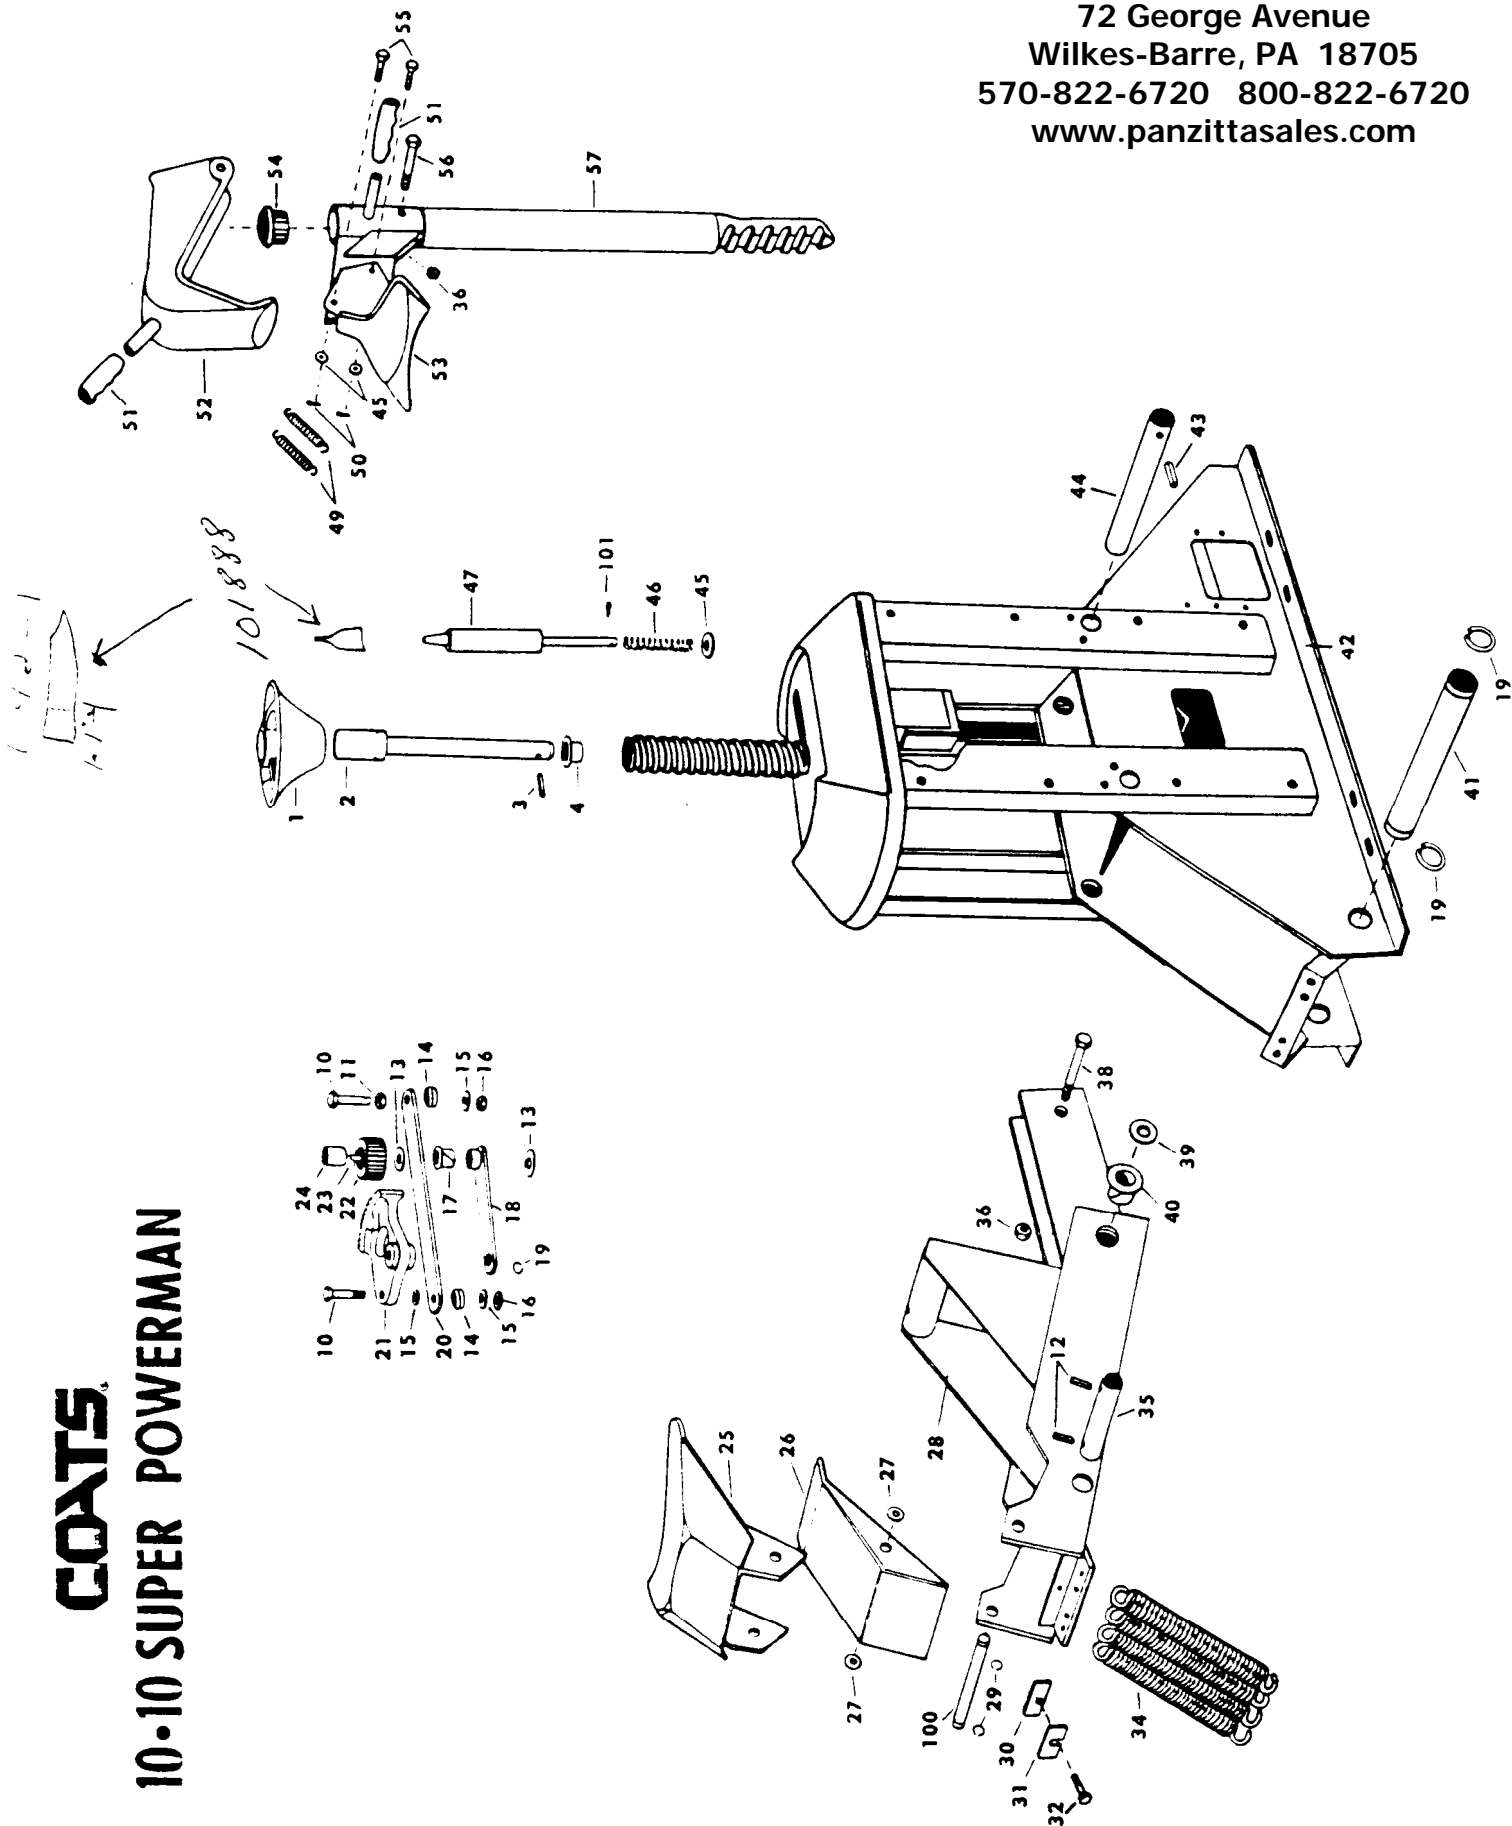

COATS 10-10 SUPER POWERMAN

PANZITTA SALES & SERVICE
72 George Avenue
Wilkes-Barre, PA 18705
570-822-6720 800-822-6720
www.panzittasales.com