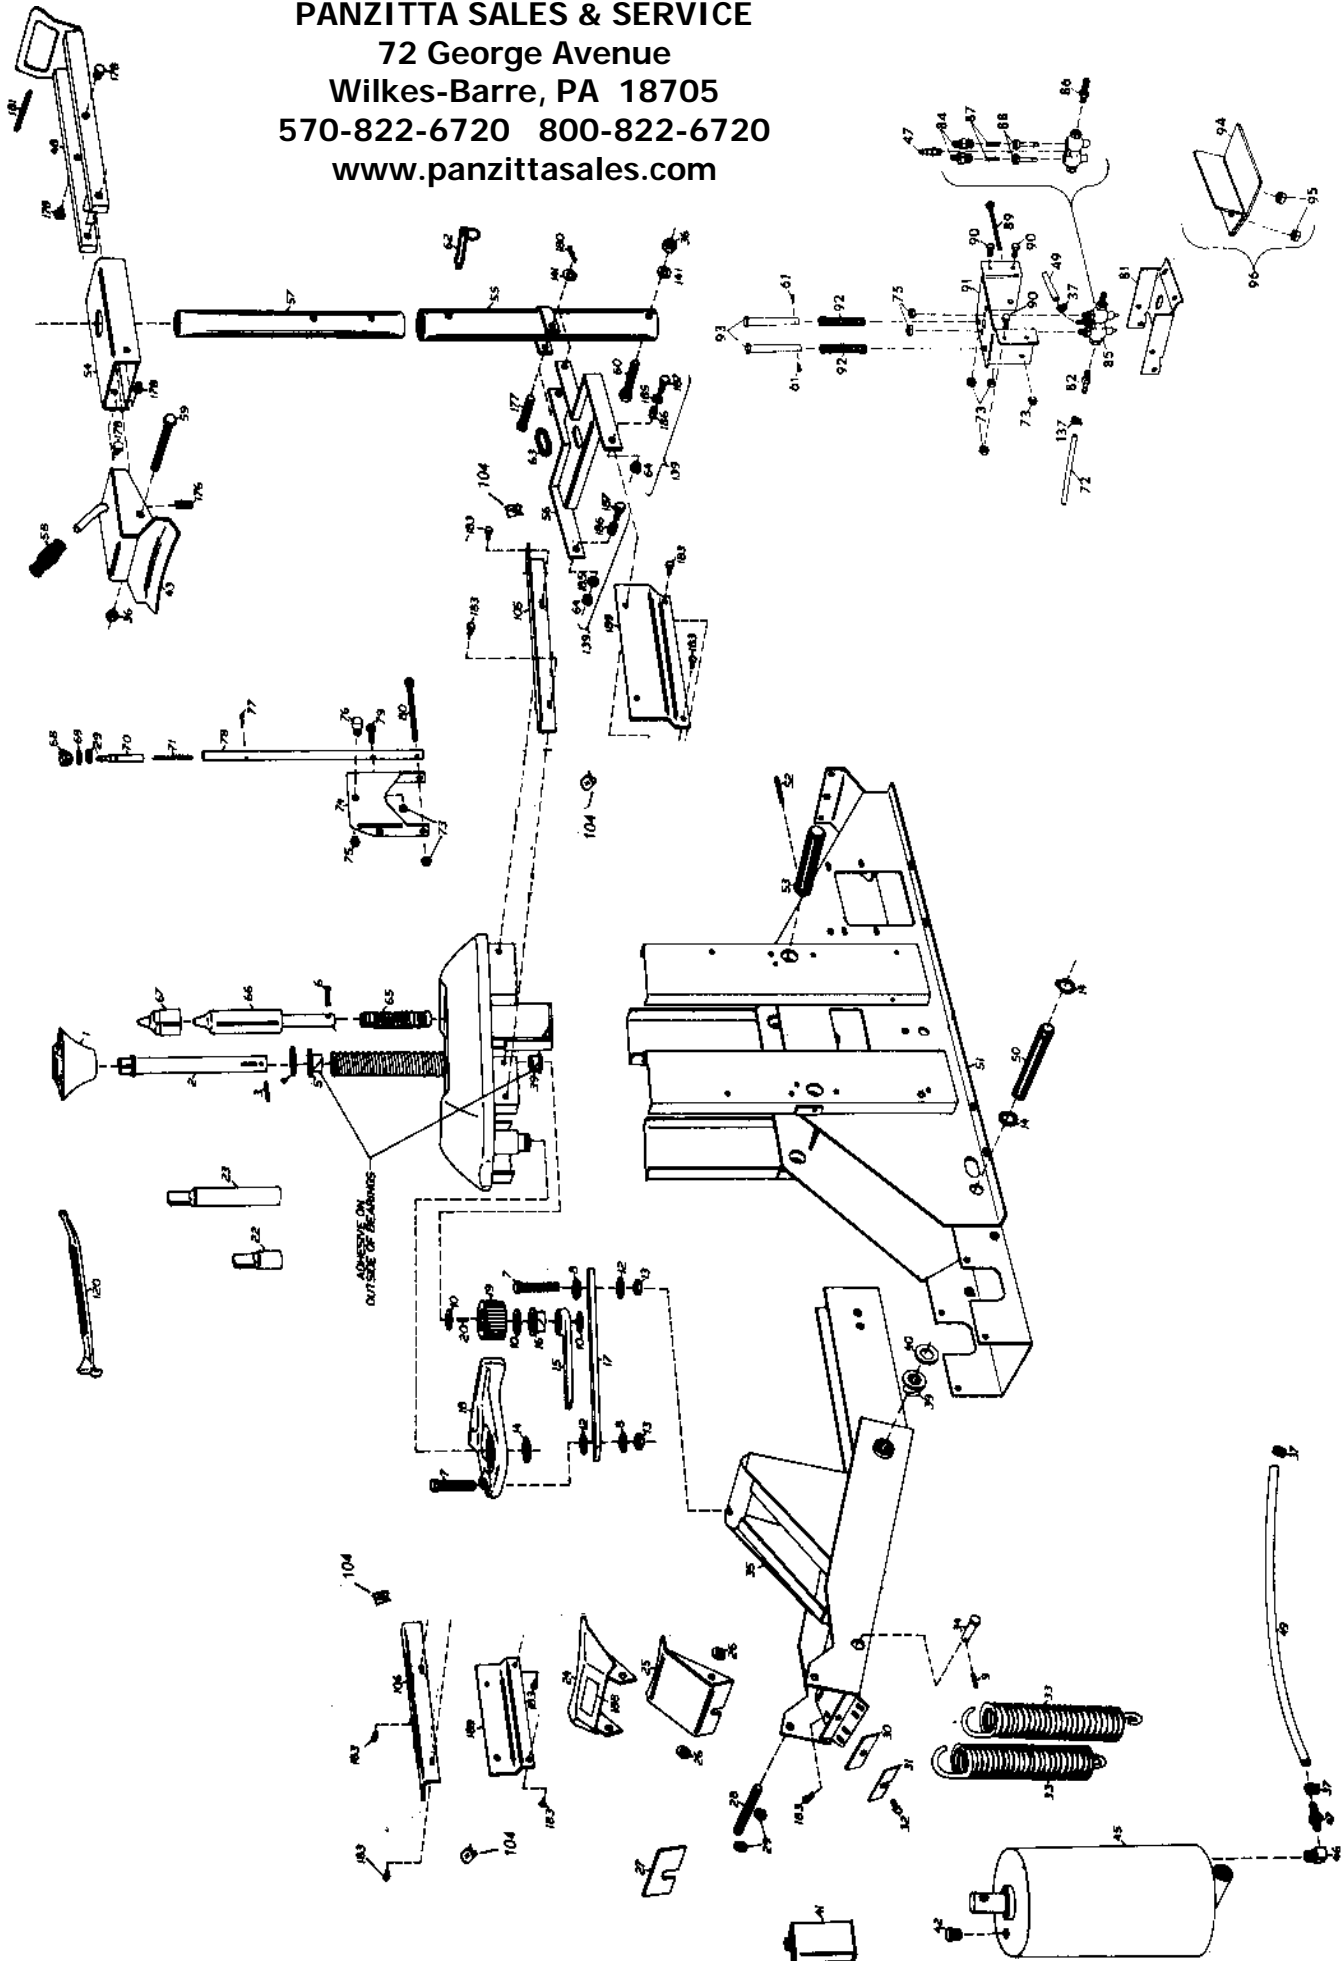

PANZITTA SALES & SERVICE
72 George Avenue
Wilkes-Barre, PA 18705
570-822-6720 800-822-6720
www.panzittasales.com