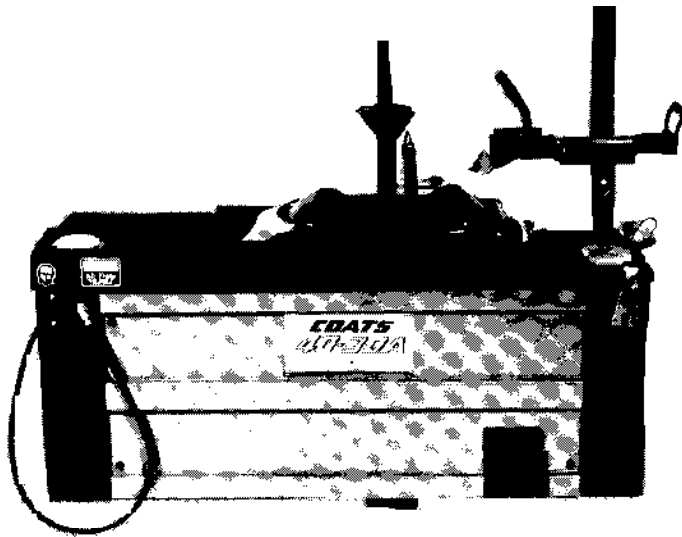

COATS

40-30A

This Parts List is for
units with
Serial No. 40-30A-00,504 and up
Manufactured by The Coats Co.

PANZITTA SALES & SERVICE
72 George Avenue
Wilkes-Barre, PA 18705
570-822-6720 800-822-6720
www.panzittasales.com