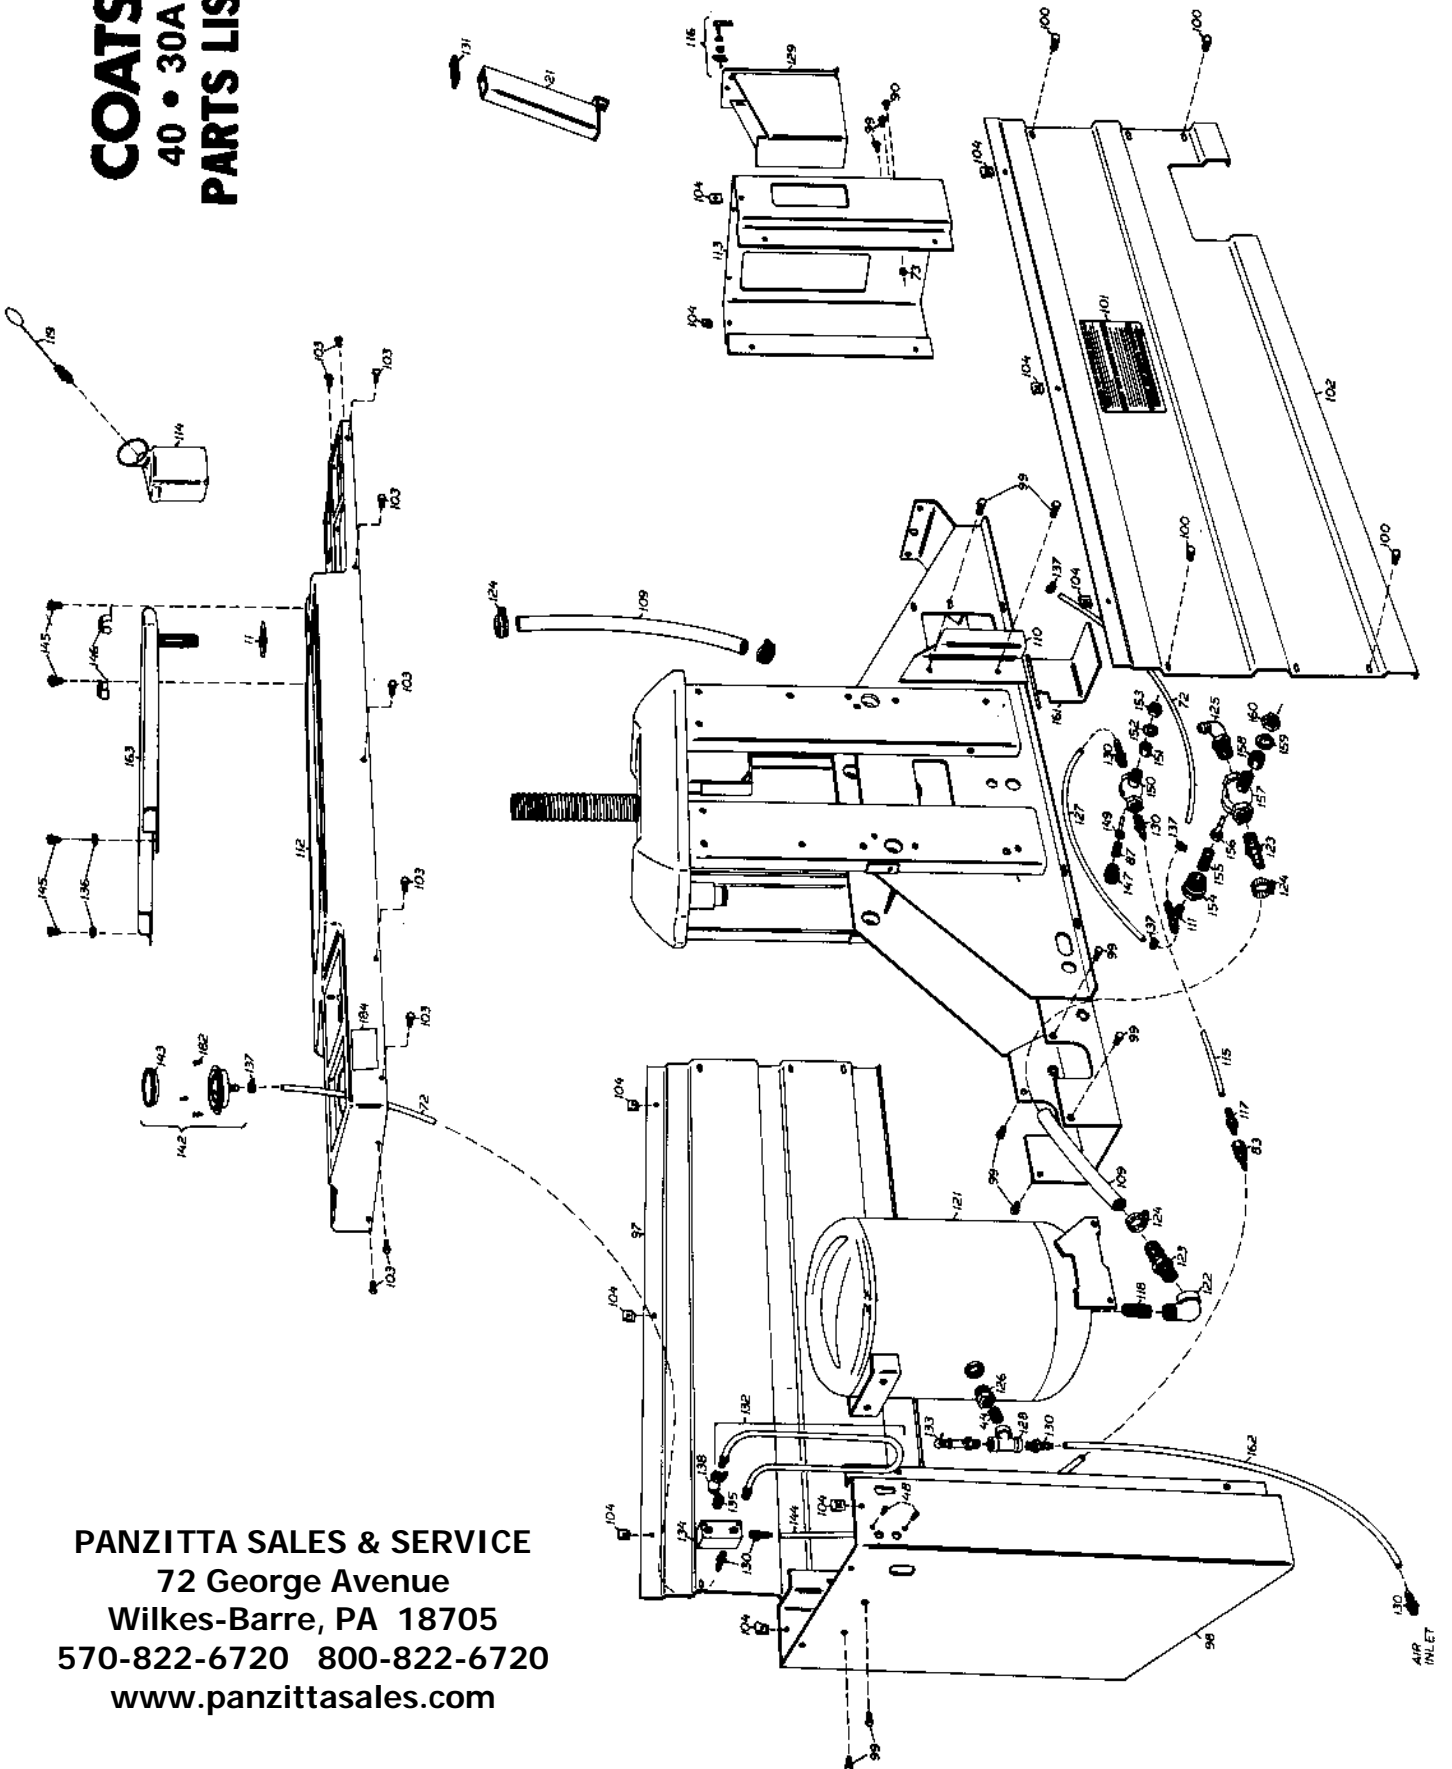

COATS® 40 • 30A PARTS LIST

PANZITTA SALES & SERVICE
72 George Avenue
Wilkes-Barre, PA 18705
570-822-6720 800-822-6720
www.panzittasales.com