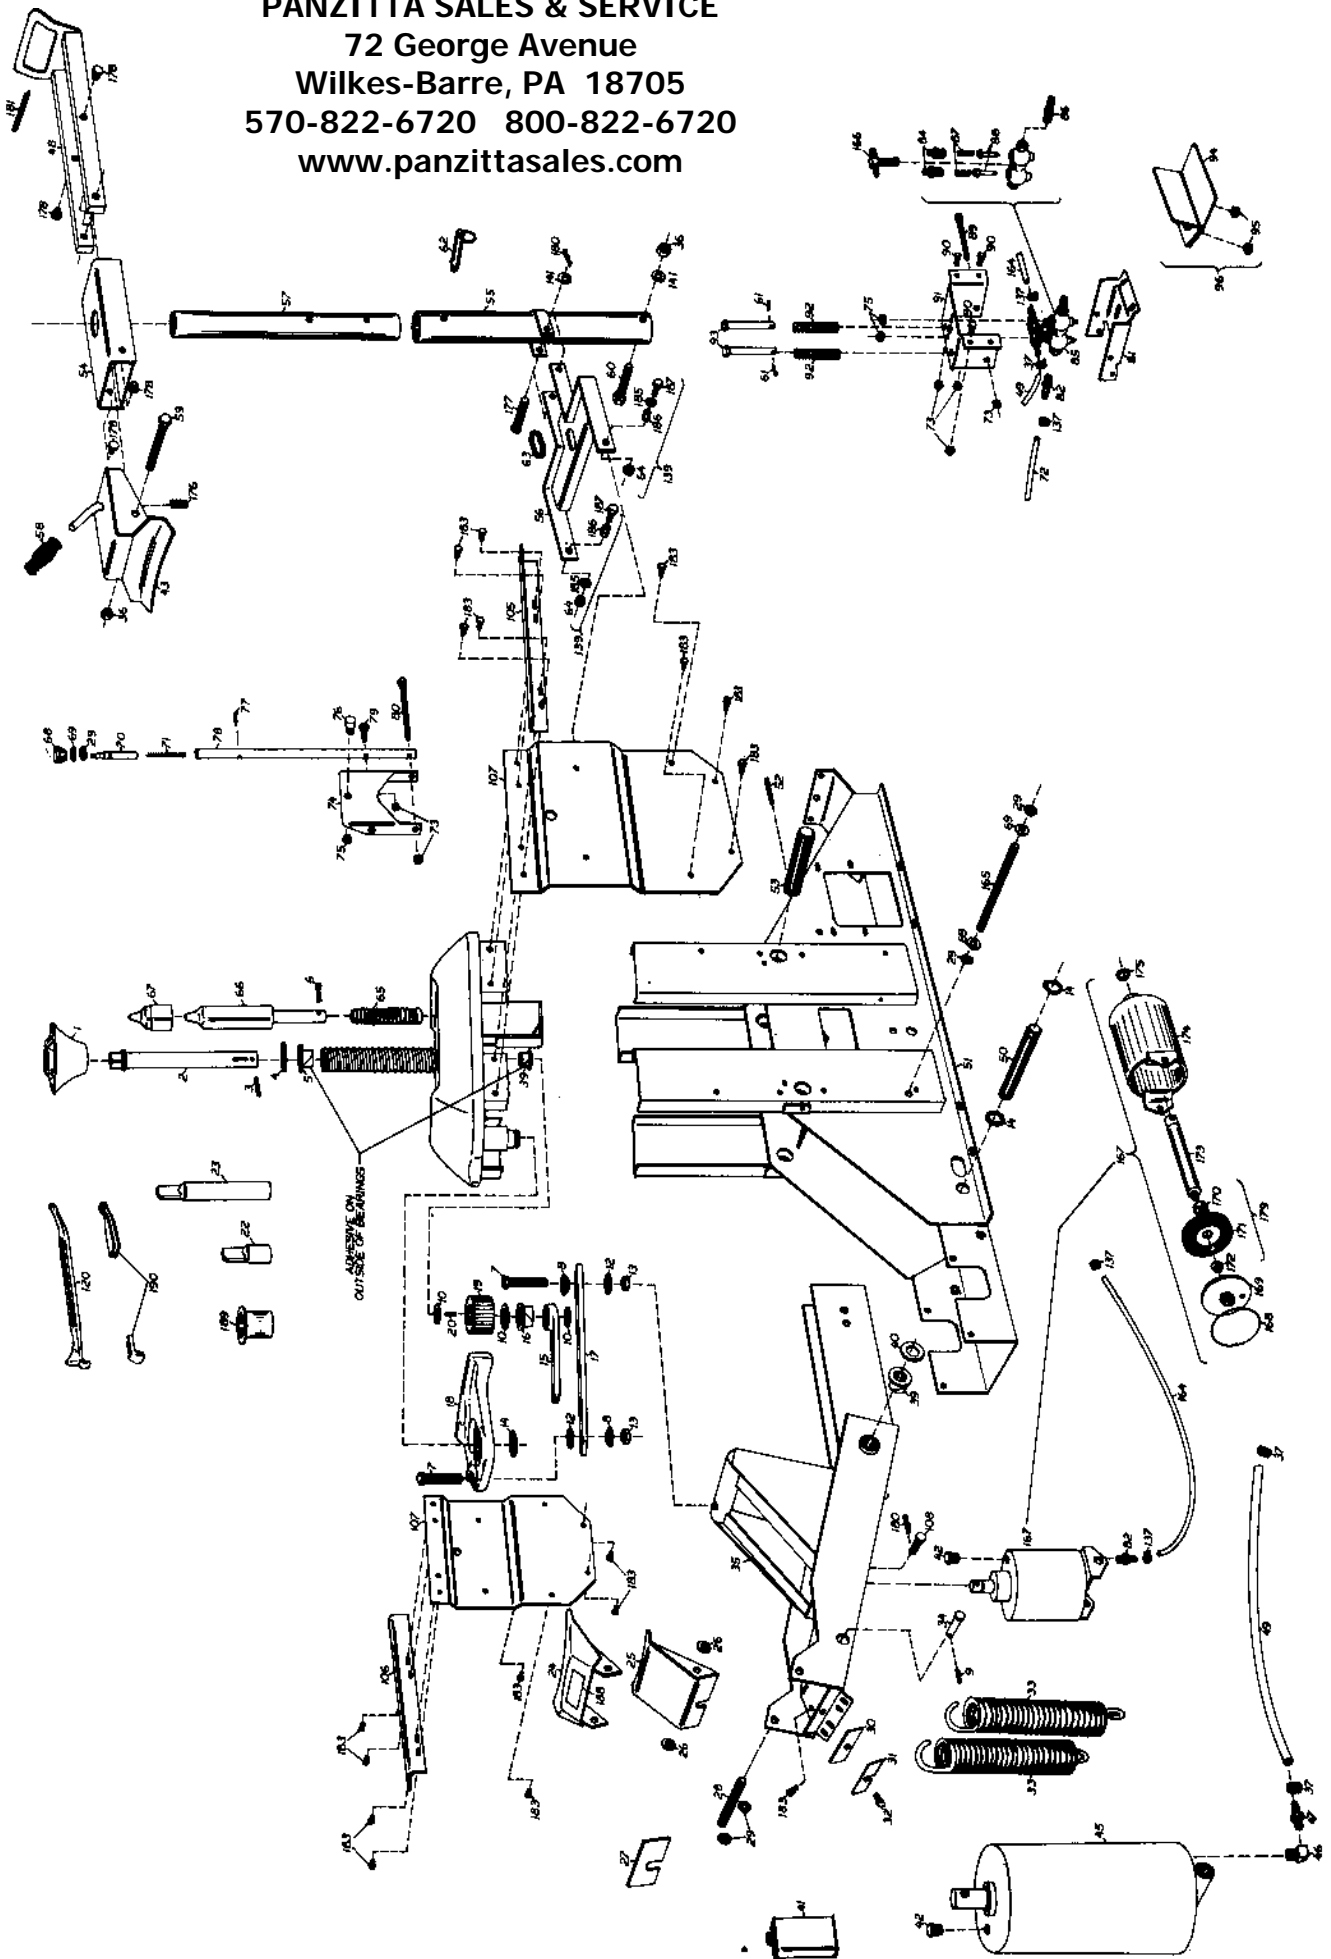

PANZITTA SALES & SERVICE
72 George Avenue
Wilkes-Barre, PA 18705
570-822-6720 800-822-6720
www.panzittasales.com