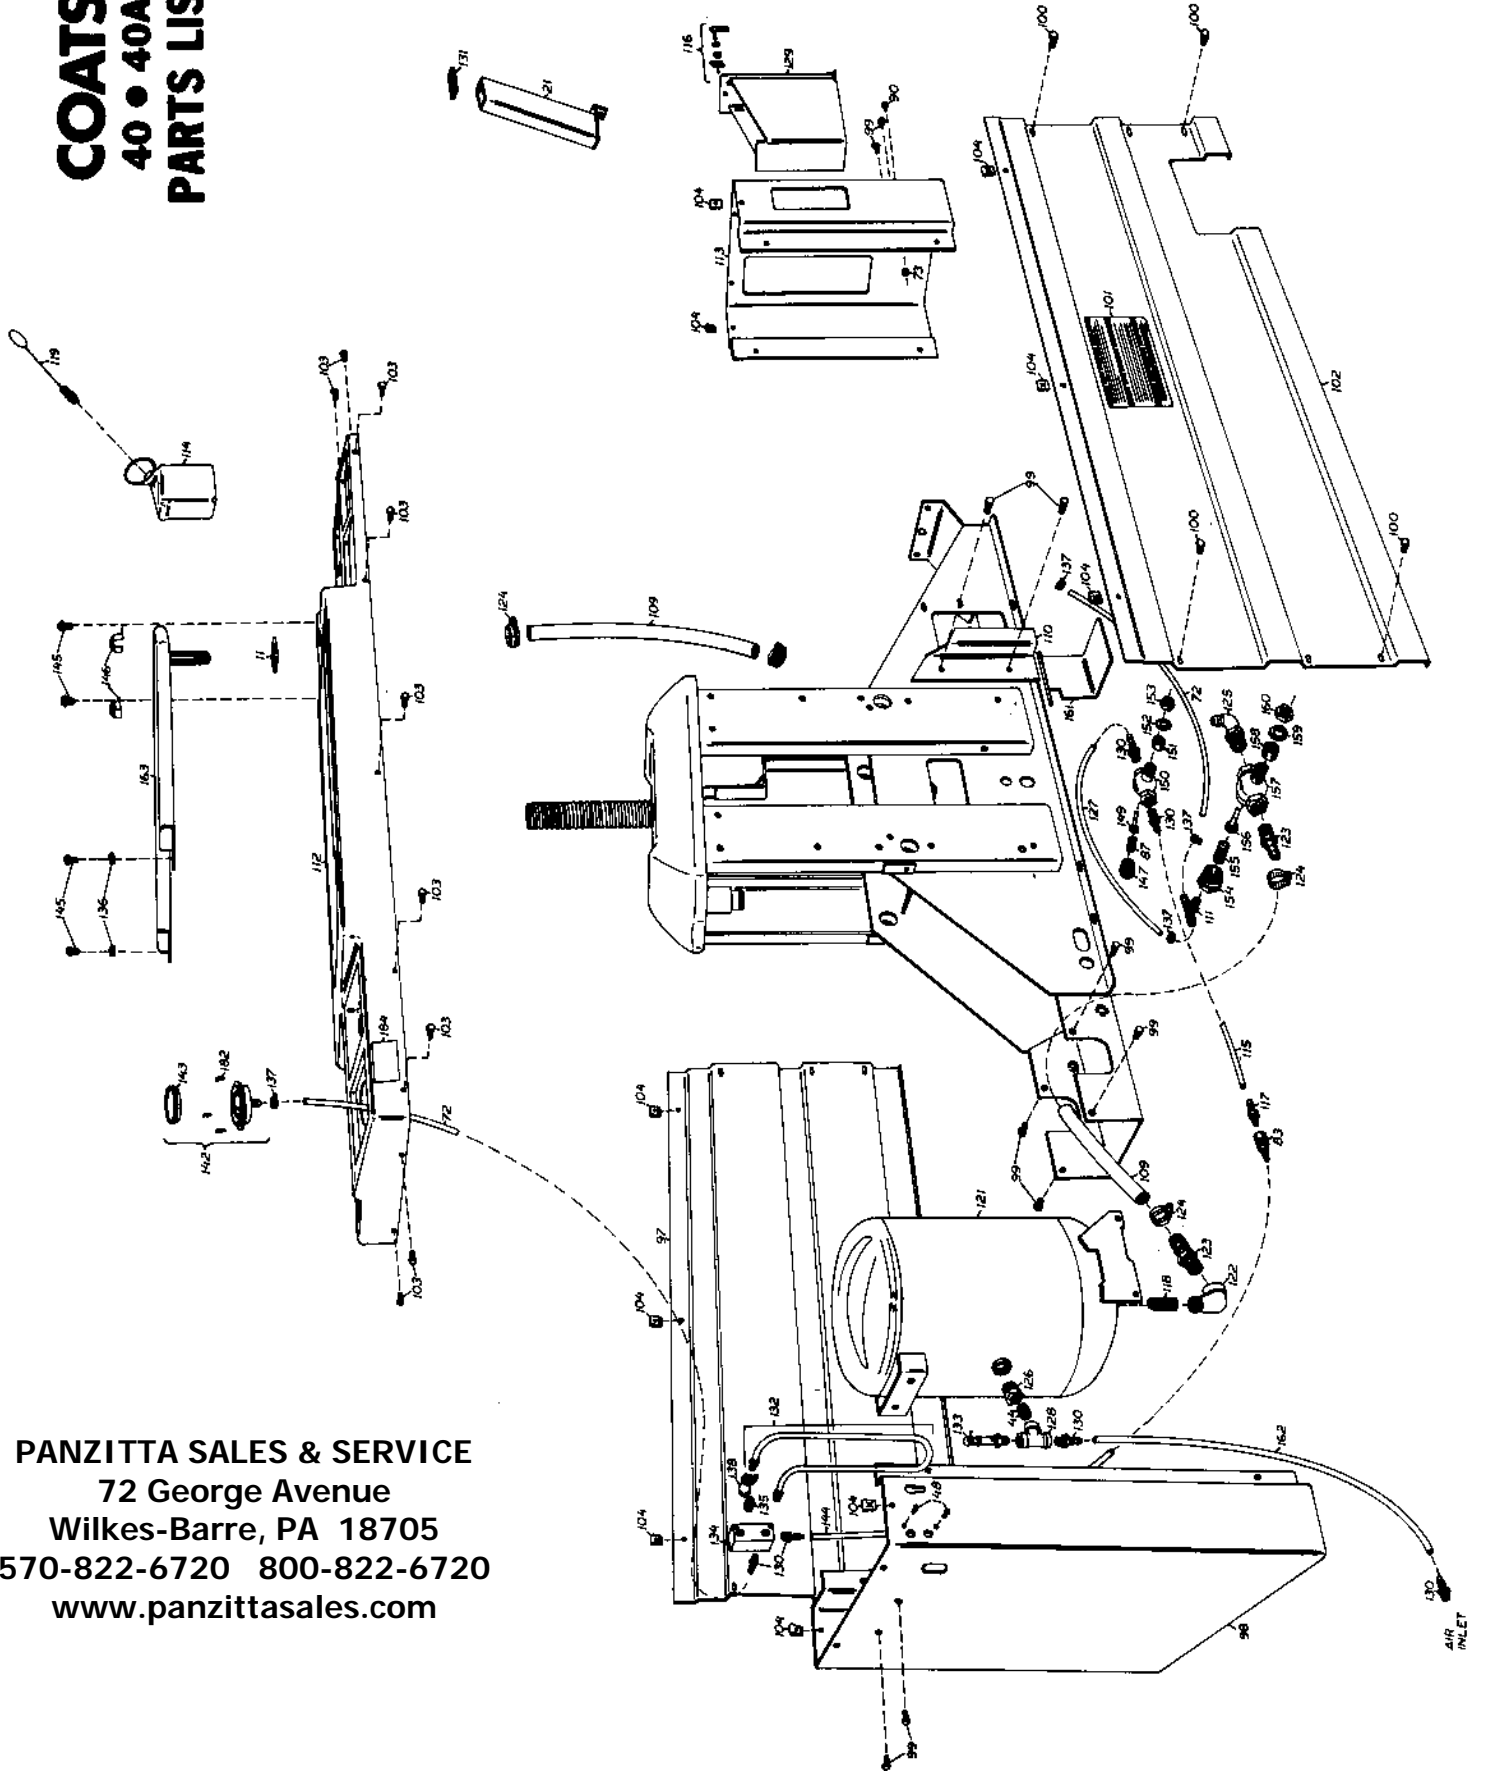

COATS. 40 • 40A PARTS LIST

PANZITTA SALES & SERVICE
72 George Avenue
Wilkes-Barre, PA 18705
570-822-6720 800-822-6720
www.panzittasales.com