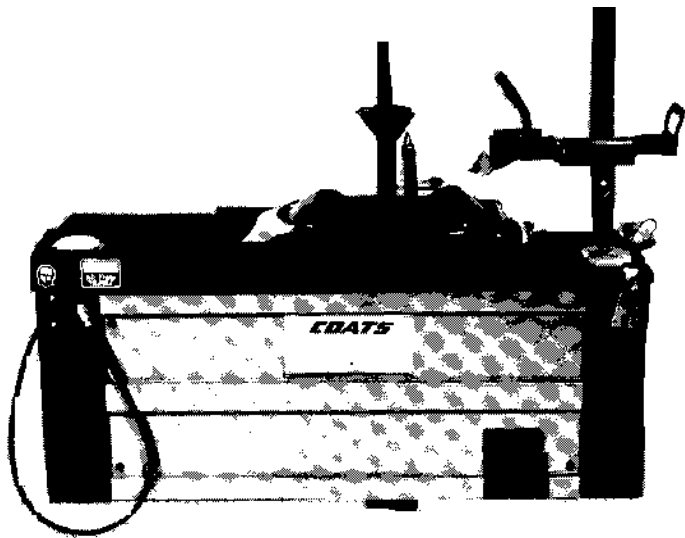

COATS

40-40S

This Parts List is for
units with
Serial No. 40-40A-39,100 and up
Manufactured by The Coats Co.

PANZITTA SALES & SERVICE
72 George Avenue
Wilkes-Barre, PA 18705
570-822-6720 800-822-6720
www.panzittasales.com