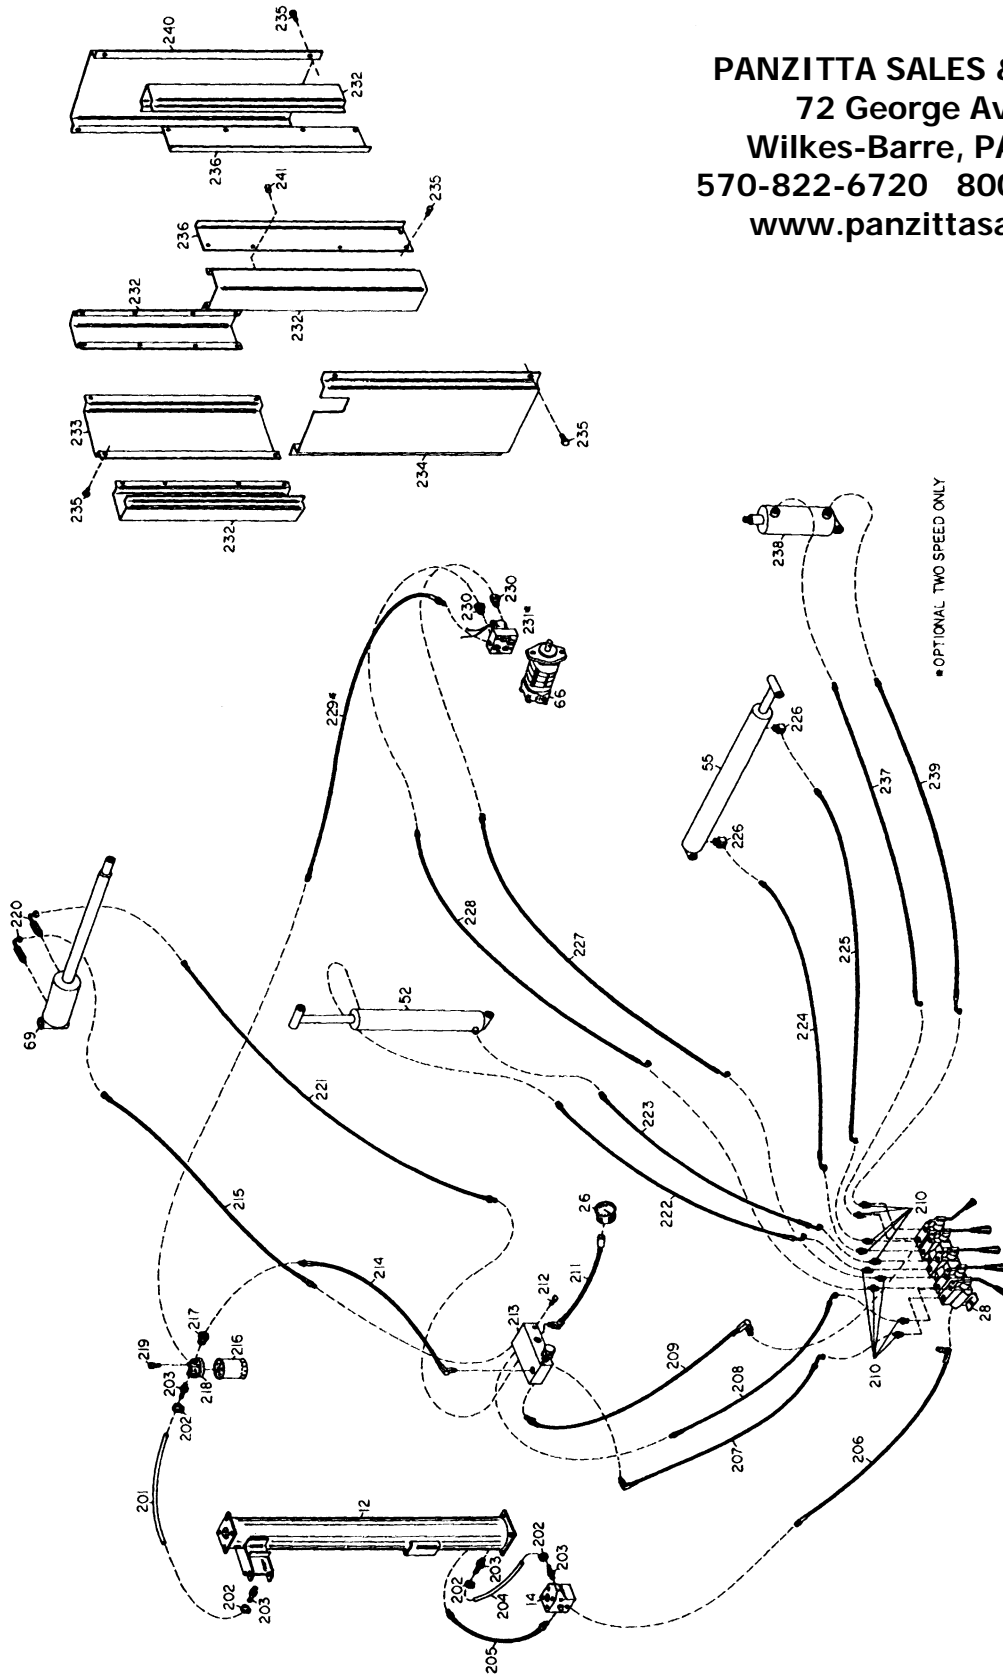

H.I.T. 5000H2

PANZITTA SALES & SERVICE
72 George Avenue
Wilkes-Barre, PA 18705
570-822-6720 800-822-6720
www.panzittasales.com

H.I.T. 5000H2

PANZITTA SALES & SERVICE
72 George Avenue
Wilkes-Barre, PA 18705
570-822-6720 800-822-6720
www.panzittasales.com

Ref	Part No.	Description
201	8109361	Hose Filter to Reservoir
202	8109362	Hose Clamp
203	8109363	Fitting
204	8109364	Hose Reservoir to Pump
205	8109365	Hose Pump Pressure Relief
206	8109366	Hose Pump to Valve
207	8109367	Clamping Hose Valve (Rear)
208	8109368	Clamping Hose Valve (Front)
209	8109369	Hose Valve to Chuck Valve
210	8109370	Adapter Fitting
211	8109371	Hose - Gauge
212	8190134	1/4-20 x 3/4 Hex Hd Cap Scr Gr.5
213	8109225	Check Valve Block
214	8109571	Hose Check Valve Block to Filter
215	8109569	Hose Clamp Cylinder Rear
216	8120222	Filter Element
217	8109387	Reducer
218	8109338	Filter Head
219	8106301	1/4" Hex Washer HD Self-Tap Screw
220	8109374	90° Tube Fitting
221	8109570	Hose Clamp Cylinder (Front)
222	8109376	Vertical Cylinder Hose Top
223	8109377	Vertical Cylinder Hose Bottom
224	8109378	Carriage Cylinder Hose (Rear)
225	8109379	Carriage Cylinder Hose (Front)
226	8109380	90° Fitting
227	8109382	Hose Hydraulic Motor
228	8109383	Hose Hydraulic Motor
229	8109384	Hose Hydraulic Motor to Filter
230	8109389	Reducer
231	8109351	Two-Speed Motor Block
232	8109105	Corner Panel Side
233	8109108	Panel Rear
234	8109106	Panel Side Operator Side
235	8106301	1/4" Hex Washer HD Self-Tap Screw
236	8109261	Front Panel Operator Side
237	8109336	Hose #16
238	8109311	Table Cylinder
239	8109335	Hose #15
240	8109107	Panel Side Opposite Operator
241	8143813	Tinnerman
244	8110407	1/2" NPT x 1/2" Hose Fitting
245	8110406	3/4 - 1/2" Strainer
246	8109011	Hydraulic Tee 1/4" NPT
247	8109013	Hydraulic Nipple 1/4" NPT x 4" Lg
248	8109012	Hydraulic Nipple 1/4" NPT x 2" Lg
249	8109010	Adapter 1/4 NPT/#6 SAE Ftg
250	8109009	Accumulator