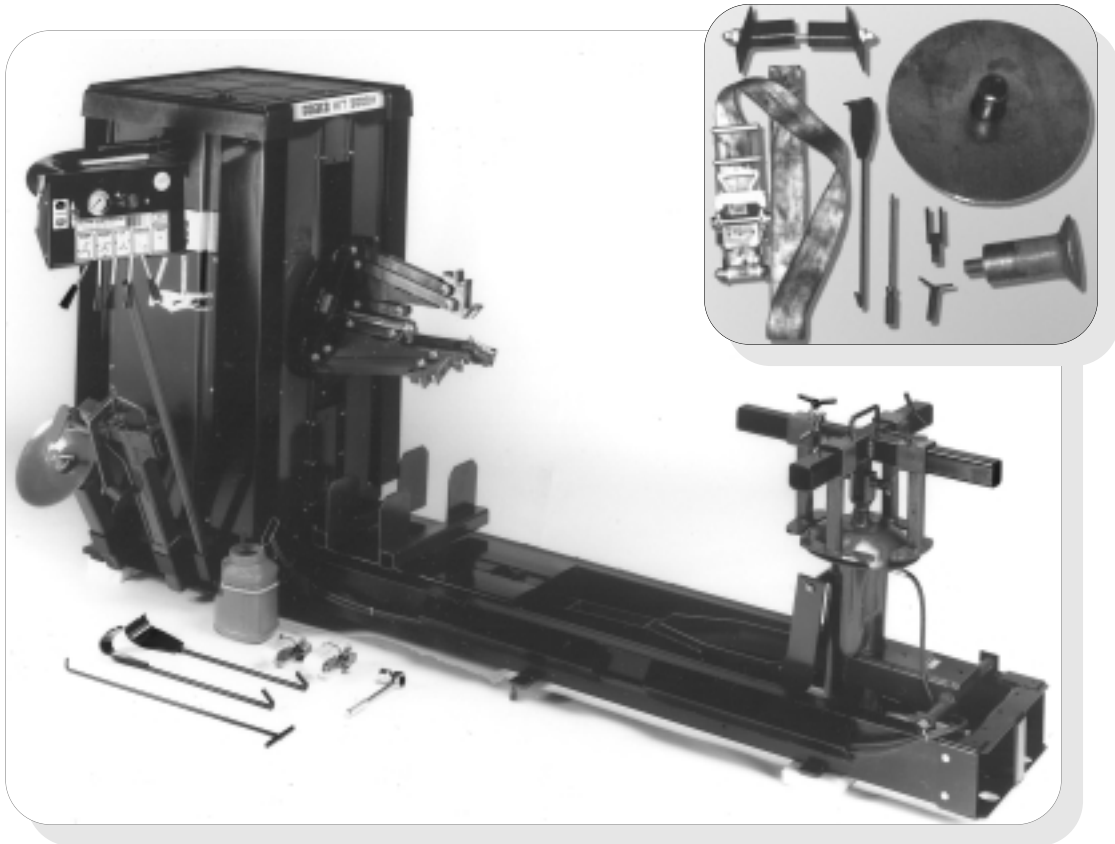

COATS®

H.I.T. 5000H2 TRUCK TIRE CHANGER

PANZITTA SALES & SERVICE
72 George Avenue
Wilkes-Barre, PA 18705
570-822-6720 800-822-6720
www.panzittasales.com

Parts Identification

READ these instructions before placing unit in service KEEP these and other materials delivered with the unit in a binder near the machine for ease of reference by supervisors and operators.