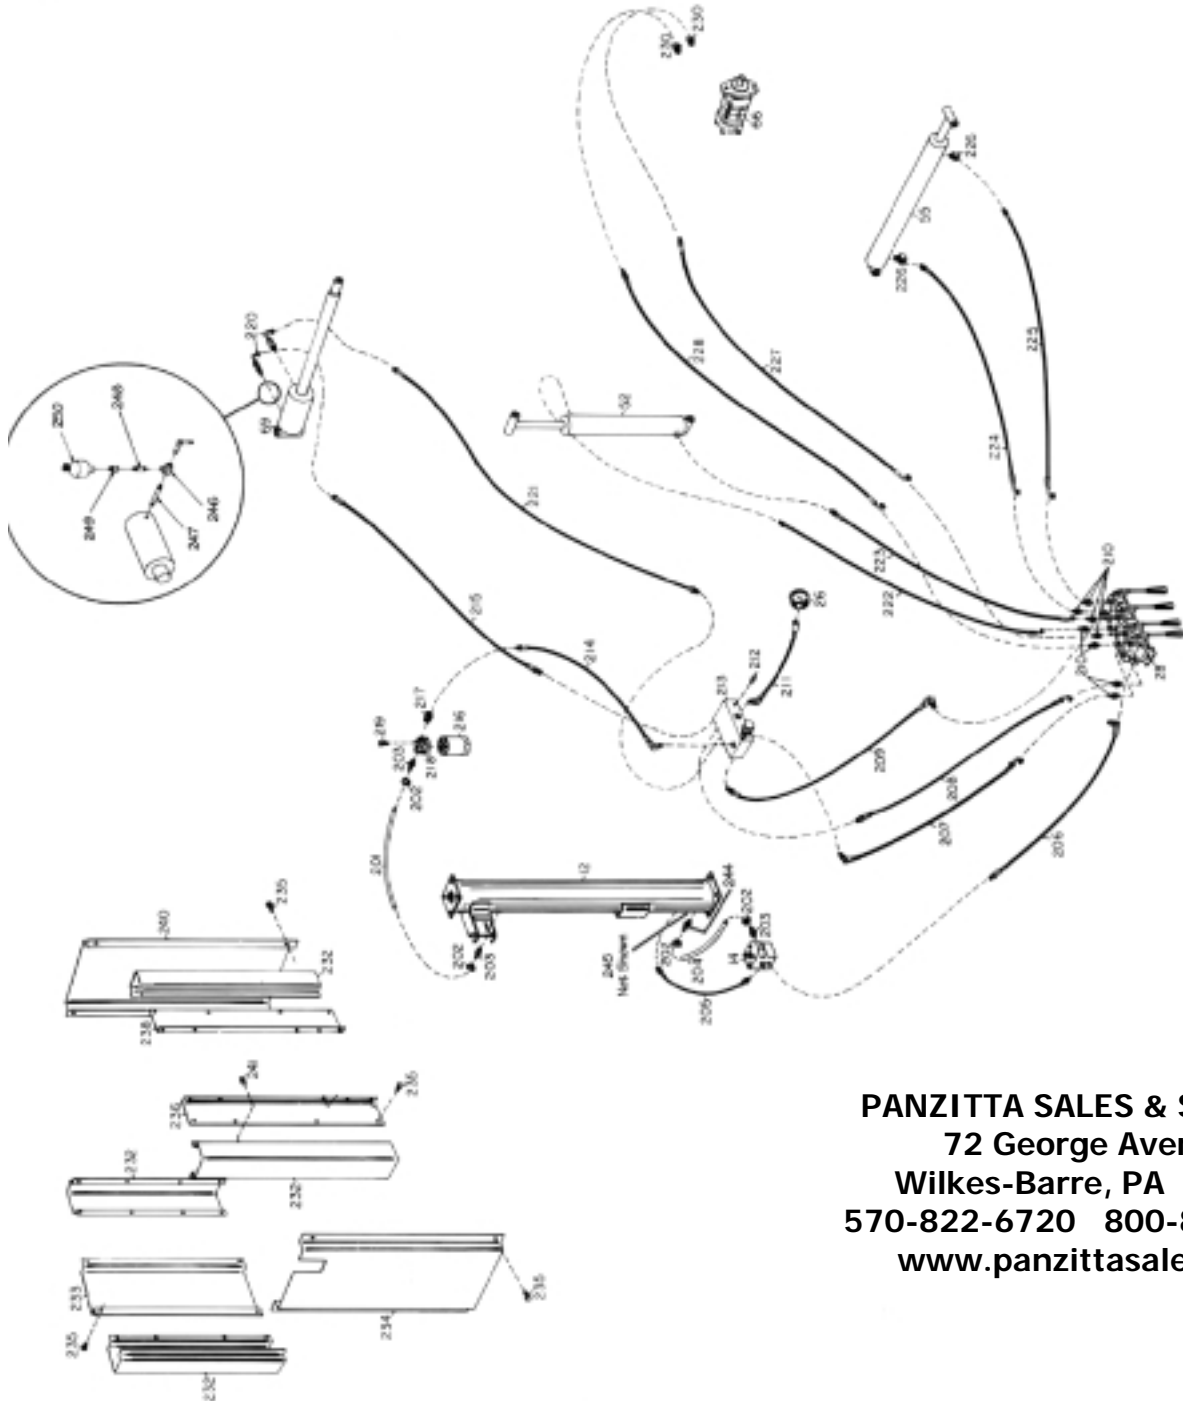

Ref	Part No.	Description
201	8109361	Hose Filter to Reservoir
202	8109362	Hose Clamp
203	8109363	Fitting
204	8109364	Hose Reservoir to Pump
205	8109365	Hose Pump Pressure Relief
206	8109366	Hose Pump to Valve
207	8109367	Clamping Hose Valve (Rear)
208	8109368	Clamping Hose Valve (Front)
209	8109369	Hose Valve to Chuck Valve
210	8109370	Adapter Fitting
211	8109371	Hose - Gauge
212	8190134	1/4"-20 x 3/4 Hex Hd Cap Scr Gr.5
213	8109225	Check Valve Block
214	8109571	Hose Check Valve Block to Filter
215	8109569	Hose Clamp Cylinder Rear
216	8120222	Filter Element
217	8109387	Reducer
218	8109388	Filter Head
219	8106301	1/4" Hex Washer HD Self-Tap Screw
220	8109374	90° Tube Fitting
221	8109570	Hose Clamp Cylinder (Front)
222	8109376	Vertical Cylinder Hose Top
223	8109377	Vertical Cylinder Hose Bottom
224	8109378	Carriage Cylinder Hose (Rear)
225	8109379	Carriage Cylinder Hose (Front)
226	8109380	90° Fitting
227	8109382	Hose Hydraulic Motor
228	8109383	Hose Hydraulic Motor
230	8109389	Reducer
232	8110854	Corner Panel Side
233	8109108	Panel Rear
234	8109106	Panel Side Operator Side
235	8106301	1/4" Hex Washer HD Self-Tap Screw
236	8109609	Front Panel Operator Side
239	8109262	Front Panel Opposite Operator Side
240	8109107	Panel Side Opposite Operator
241	8106304	Tinnerman
244	8110407	1/2" NPT x 1/2" Hose Fitting
245	8110406	3/4-1/2" Strainer
246	8109011	Hydraulic Tee 1/4" NPT
247	8109013	Hydraulic Nipple 1/4" NPTx 4" Lg
248	8109012	Hydraulic Nipple 1/4" NPTx 2" Lg
249	8109010	Adapter 1/4 NPT/#6 SAE Ftg
250	8109009	Accumulator

When ordering parts always give the following information:
(1) Part Number (2) Description (3) Serial Number of Your Machine

PANZITTA SALES & SERVICE
72 George Avenue
Wilkes-Barre, PA 18705
570-822-6720 800-822-6720
www.panzittasales.com