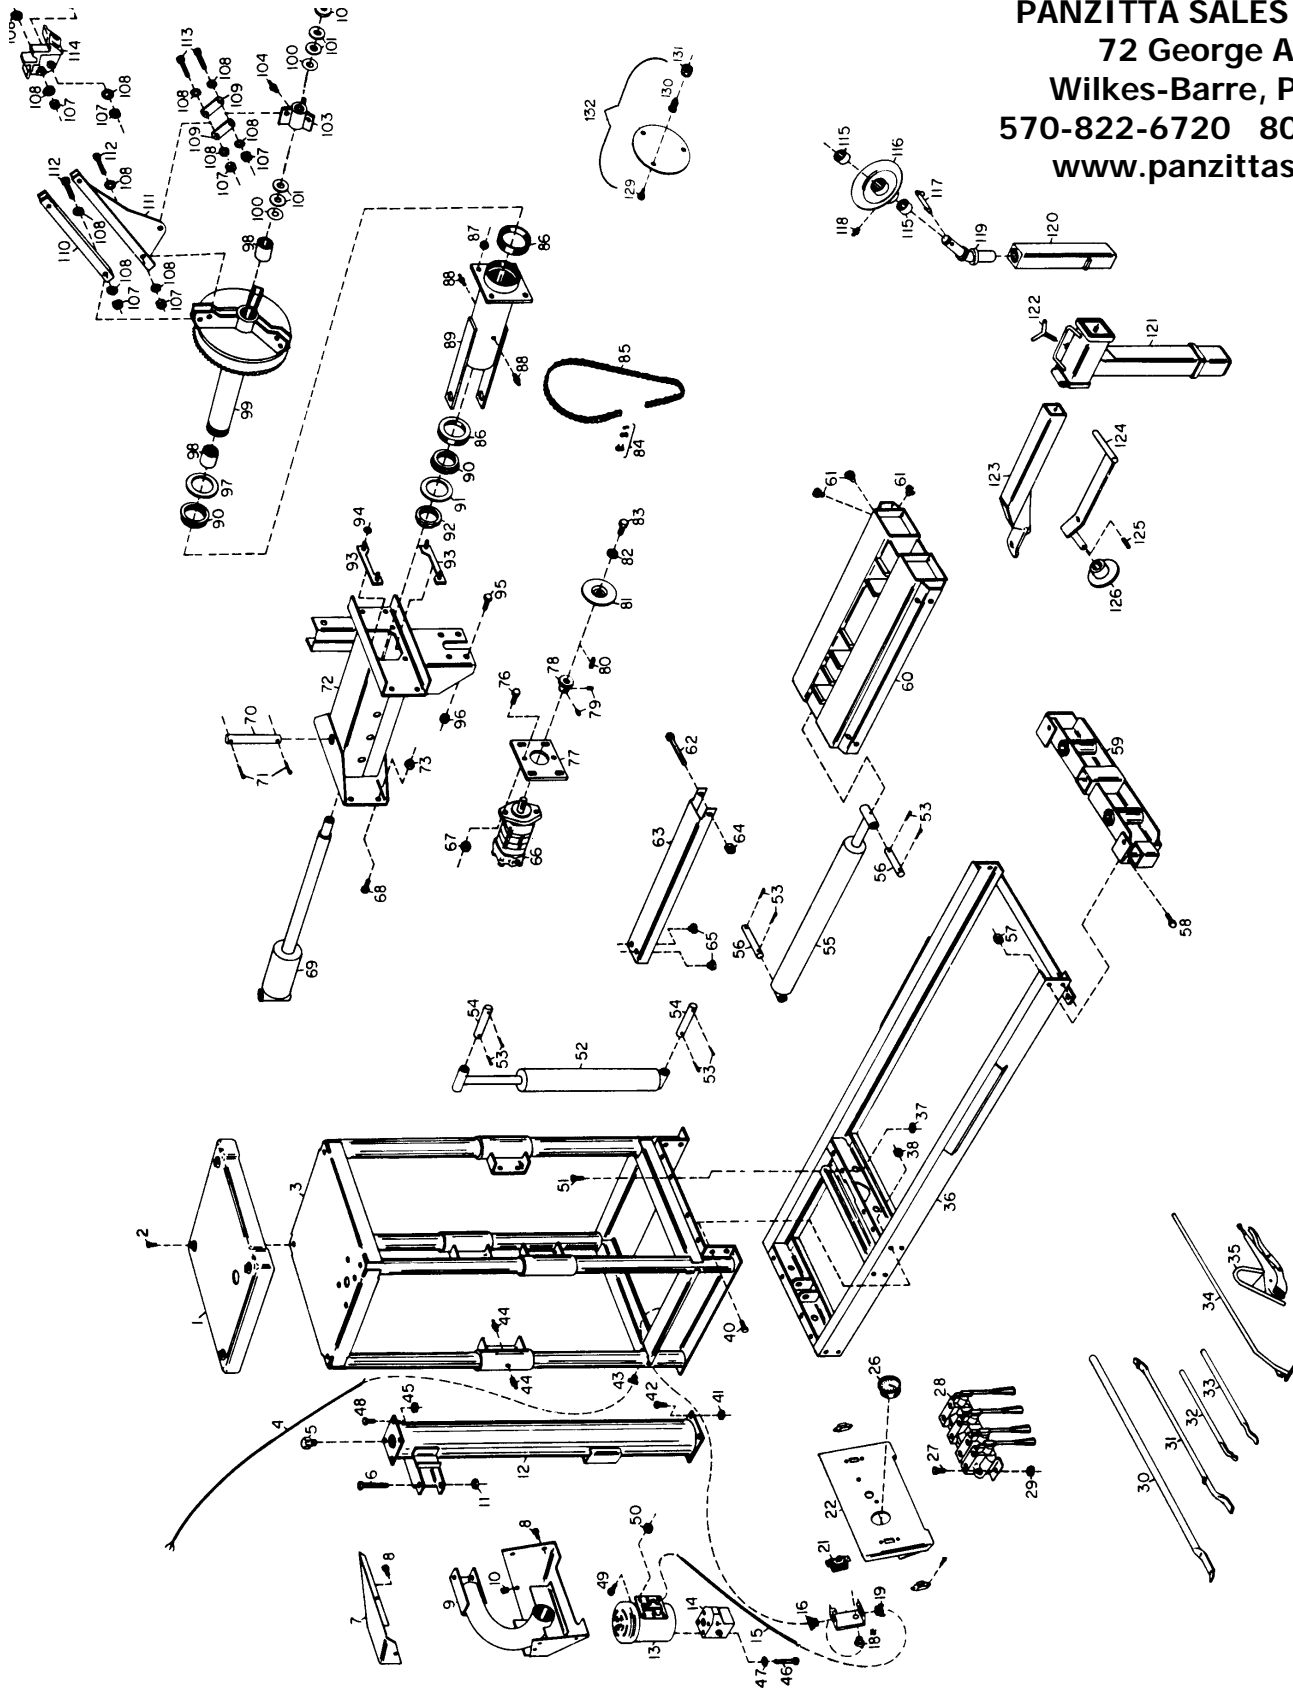

Manual Part No.: 9110848 01

Revision: 04/01

Parts Identification

PANZITTA SALES & SERVICE
72 George Avenue
Wilkes-Barre, PA 18705
570-822-6720 800-822-6720
www.panzittasales.com

Parts Identification

Ref	Part No.	Description	Ref	Part No.	Description
1	8109266	Plastic Top	115	8109287	Bushing Disk
2	8106301	1/4" Hex Washer HD Self-Tap Screw	116	8109245	Disk W/C
3	8110835	Cage W/C	117	8109304	Cotterless Pin
4	8109337	Power Cord 1Ph	118	8109348	Grease Fitting
5	8109595	Power Cord 3Ph	119	8109235	Disk Shaft W/C
6	8120292	Breather Cap	120	8110850	Disk Tube W/C
7	8109501	1/2-13 x 5-1/2 HHCS	121	8110851	Tractor Tire Combo Tee
8	8109274	Pod Top	121	8110849	Combo Tee W/C
9	8106301	1/4" Hex Washer HD Self-Tap Screw	122	8109285	Locking Handle W/C
10	8106304	1/4" Tinnerman	123	8110837	Combo Tool w/Assembly
11	8120458	1/2-13 Hex Lock Nut	124	8109358	Arm Weldment
12	8109115	Reservoir W/C	125	8109359	Spring Pin 3/16 x 1-1/2
13	8108976	Electric Motor 1 Ph	126	8109360	Roller
14	8109592	Electric Motor 3 Ph	129	8109533	3/4-16 x 1-1/4 HHCS
15	8109338	Hydraulic Pump	130	8109534	Stud
16	8109338	Cord Motor 1 Ph	131	8109535	1-1/8-16 Cap Nut
17	8150128	Cable Connector	132	8110853	Budd Wheel Adapter
18	8150128	Cable Connector			
19	8150128	Cable Connector			
20	8109339	Switch 1 Ph			
21	8110184	Switch 3 Ph			
22	8109199	Pod Front			
26	8109226	Pressure Gauge			
27	8120325	Bolt 5/16-1" 18 NC			
28	8108977	Hydraulic Control Valve			
29	8181183	5/16-18 Nylon Insert Lock Nut, Gr.5			
30	8120334	Spade Tool			
31	8109342	Tire Iron Lock Tubeless			
32	8109343	Tire Iron Lock Ring			
33	8109344	Tire Iron Drop Center			
34	8109345	Bead Starting Tool			
35	8109346	Vise Grip			
36	8110832	Frame W/C			
37	8106303	3/8-16 Whiz Lock Nut			
38	8106303	3/8-16 Whiz Lock Nut			
40	8105131	3/8-16 x 1-1/4 Self-Tap Bolt			
41	8106303	3/8-16 Whiz Lock Nut			
42	8120472	3/8 x 2 HHCS			
43	8150128	Cable Connector			
44	8109348	Grease Fitting			
45	8106303	3/8-16 Whiz Lock Nut			
46	8109349	5/16 x 3-1/4 HHCS			
47	8120421	5/16 Lock Washer			
48	8106302	3/8-16 x 7/8 Ser Wash HD Screw			
49	8106302	3/8-16 x 7/8 Ser Wash HD Screw			
50	8106302	3/8-16 Whiz Lock Nut			
51	8106302	3/8-16 x 7/8 Ser Wash HD Screw			
52	8108966	Vertical Cylinder			
53	8103006	Cotter Pin			
54	8109276	Pivot Pin Cylinder			
55	8108967	Carriage Cylinder			
56	8109276	Pivot Pin Cylinder			
57	8106303	3/8-16 Whiz Lock Nut			
58	8110070	3/8-16 x 1-1/4 Self-Tap Bolt			
59	8109118	Front Bulkhead W/C			
60	8110838	Carriage W/C			
61	8109212	Carriage Rub Button			
62	8140882	3/8 x 3-3/4 HHCS			
63	8109208	Carriage Cylinder Cover			
64	8301035	3/8-16 UNC Nylock Hex Nut			
65	8109350	Rub Button			
66	8109808	Hydraulic Motor Single-Speed			
67	8301122	1/2-13 UNC Nylock Hex Nuts			
68	8106302	3/8-16 x 7/8 Ser Wash HD Screw			
69	8109122	Clamp Cylinder			
70	8109280	Pin Chuck Cylinder			
71	8107139	Hitch Pin			
72	8109147	Torque Box W/C			
73	8106303	3/8-16 Whiz Lock Nut			
76	8120063	1/2-13 x 1-3/4 Ser Washer HD Screw			
77	8109224	Hydraulic Motor Mounting Plate			
78	8109803	Sprocket Small			
79	8180217	5/16-18 x 3/8" SHCS Gr5			
80	8109353	Key			
81	8109273	Guard Drive Sprocket			
82	8301032	3/8 Flat Washer, Zinc Plate			
83	8109354	3/8 x 3/4 HHCS			
84	8109806	Master Link			
85	8109805	Chain			
86	8109172	Outer Bearing Race			
87	8301122	1/2-13 UNC Nylock Hex Nuts			
88	8109348	Grease Fitting			
89	8109173	Bearing Housing W/C			
90	8109162	Inner Bearing Race			
91	8109124	Washer Chuck Pivot			
92	8109131	Spanner Nut			
95	8120063	1/2-13 x 1-3/4 Ser Washer HD Screw			
96	8301122	1/2-13 UNC Nylock Hex Nuts			
97	8109124	Washer Chuck Pivot			
98	8111657	Bushing Sprocket Tube			
99	8110127	Chuck-Sprocket Tube W/C			
100	8109294	Shim Clamp Spider .015			
101	8109295	Shim Clamp Spider .030			
102					
103	8109116	Clamp Actuator w/Assembly			
104	8109348	Grease Fitting			
105	8109210	Washer Front Clamp Spider			
106	8109357	5/8" x 1 HHCS			
107	8101039	Chuck Washer			
109	8108974	Link Cylinder Pivot			
110	8108970	Link Clamp			
111	8109117	Clamp Strut w/Assembly			
112	8109307	Bolt Chuck Face			
113	8109308	Bolt Chuck Claw			
114	8110829	Jaw Clamp			