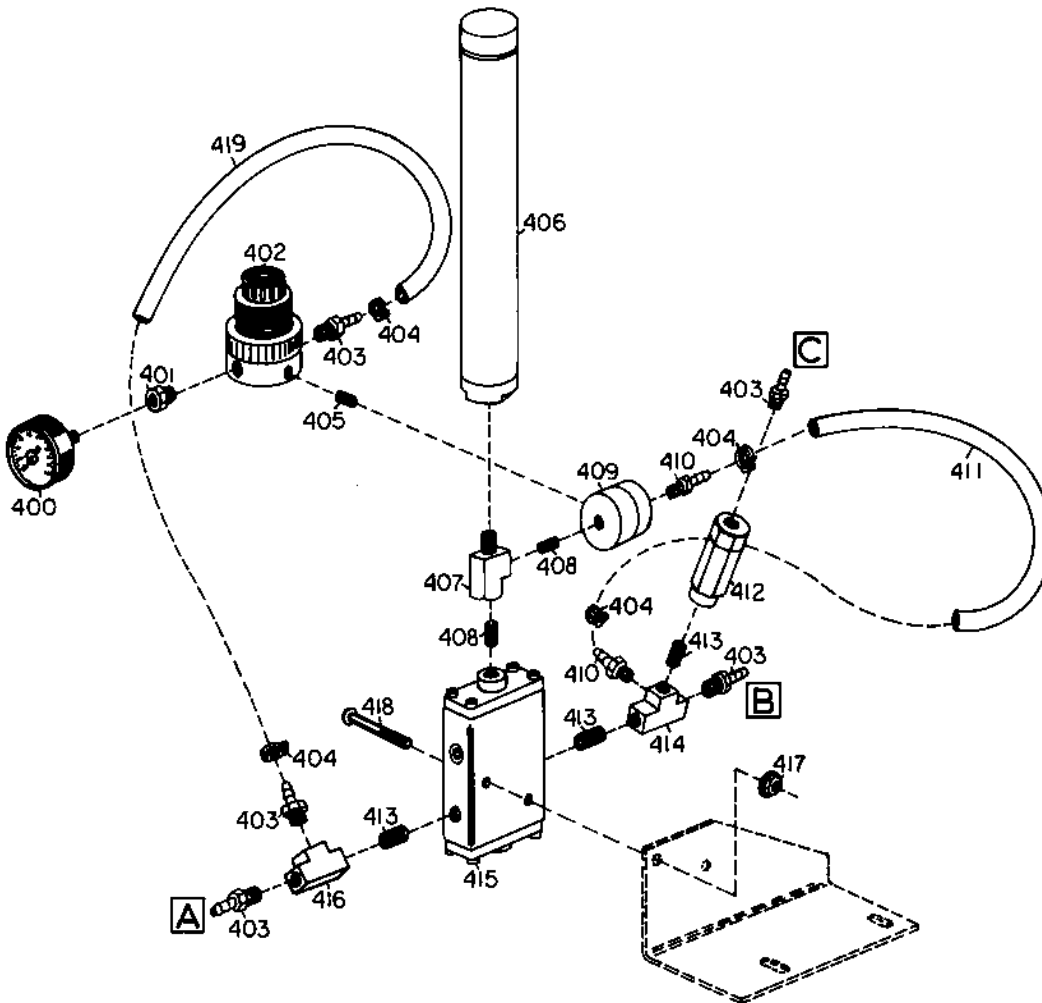

PANZITTA SALES & SERVICE
72 George Avenue
Wilkes-Barre, PA 18705
570-822-6720 800-822-6720
www.panzittasales.com

PRESSURE LIMITER (OPTIONAL)

(Note: Available as a kit for older machines - Order P/N 109575)

REF. NO.	PART NUMBER	DESCRIPTION
400	109467	Gauge.....
401	109481	1/4 - 1/8 Bushing.....
402	181392	Regulator.....
403	000376	1/4" Straight Fitting.....
404	101428	1/4" Hose Clamp.....
405	109472	1/8" Inline Filter.....
406	109469	Volume Chamber.....
407	109470	Tee-1/8" Male Branch.....
408	109471	1/8" Close Nipple.....
409	109468	Pressure Repeater.....
410	104844	1/8" Straight Fitting.....
411	181145	1/4" Hose x 8" LG.....
412	104969	Air Check Valve.....
413	000580	1/4" Close Nipple.....
414	108964	1/4" Tee With 1/8" Port.....
415	109466	Valve.....
416	000643	1/4" Brass Tee.....
417	143169	1/4" - 20 Whiz Lock Nut.....
418	120408	1/4" - 20 x 1-3/4 H.H.C.S. ....
419	103649	1/4" Hose x 12" LG.....

When ordering parts always give the following information:
(1) Part Number (2) Description (3) Serial Number of Your Machine