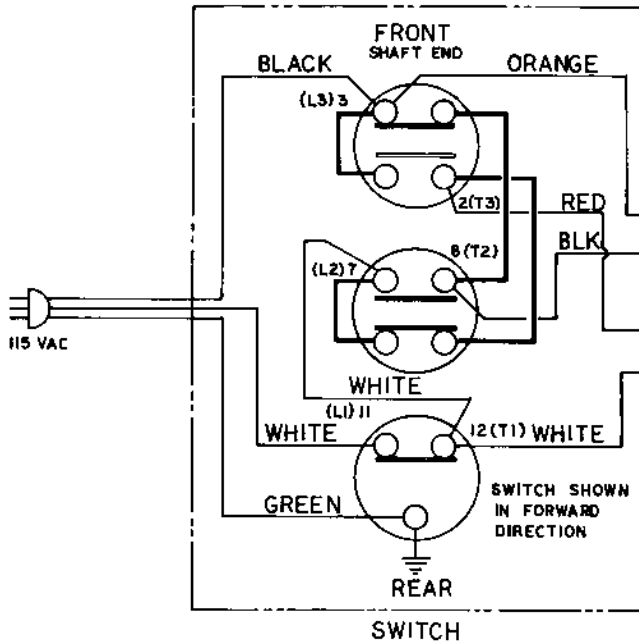

ELECTRICAL DIAGRAMS

REVIEW MODEL FOR PROPER DIAGRAM BEFORE REPAIR OR ORDERING PARTS