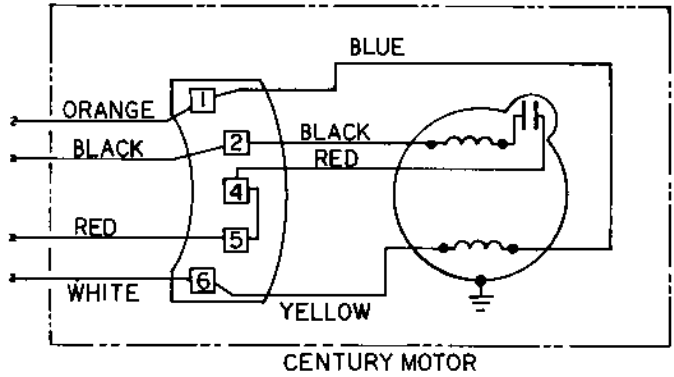

ELECTRICAL DIAGRAMS

REVIEW MODEL FOR PROPER DIAGRAM BEFORE REPAIR OR ORDERING PARTS